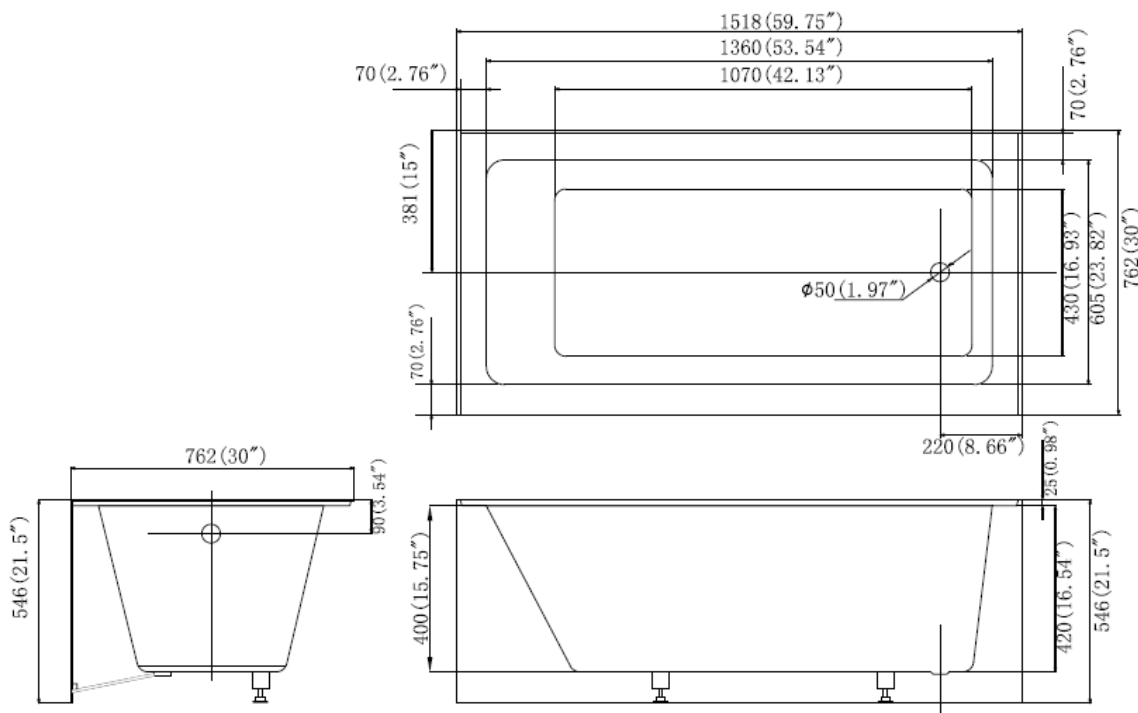

## DESCRIPTION

Skirted Tub  
White Finish  
High Gloss Acrylic  
Complies with cUPC Standards

## MEASUREMENTS

### SIZE

59.75 "x 30" X 21.5"

*All dimensions are approximate.*

*Structure measurements must be verified against the unit to ensure proper fit.*