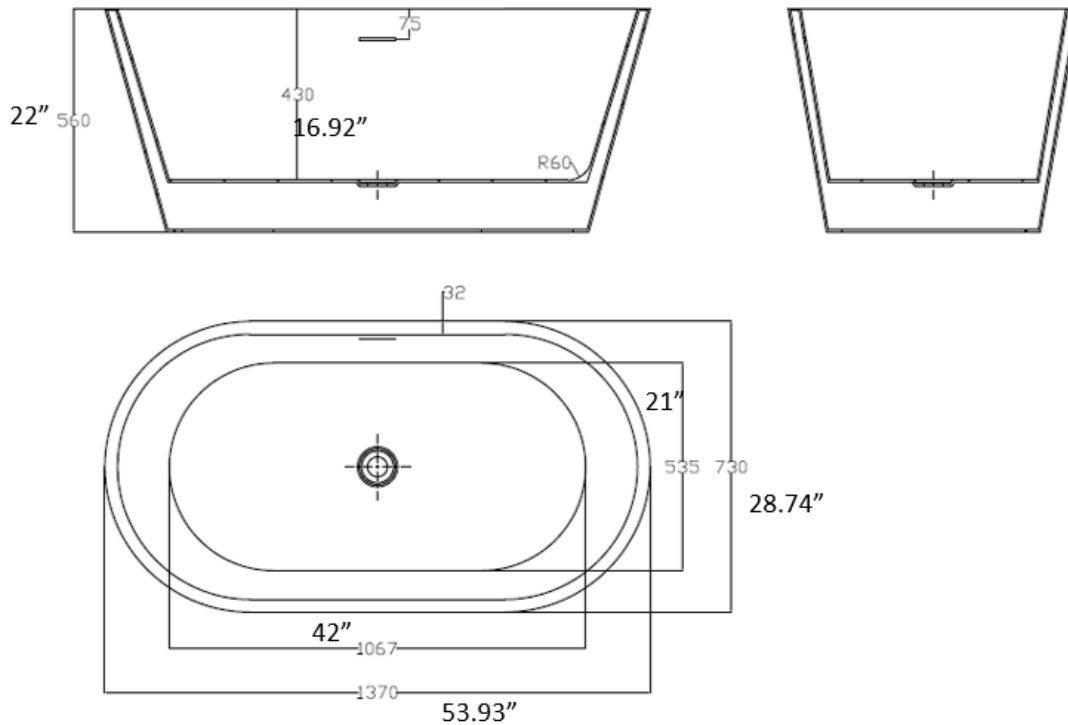

DESCRIPTION

Freestanding Tubs
Complies with cUPC standards
High Gloss Acrylic
White Finish

MEASUREMENTS

SIZE
53.93" X 28.74" X 22"

Drain sold separately.

All dimensions are approximate.

Structure measurements must be verified against the unit to ensure proper fit.