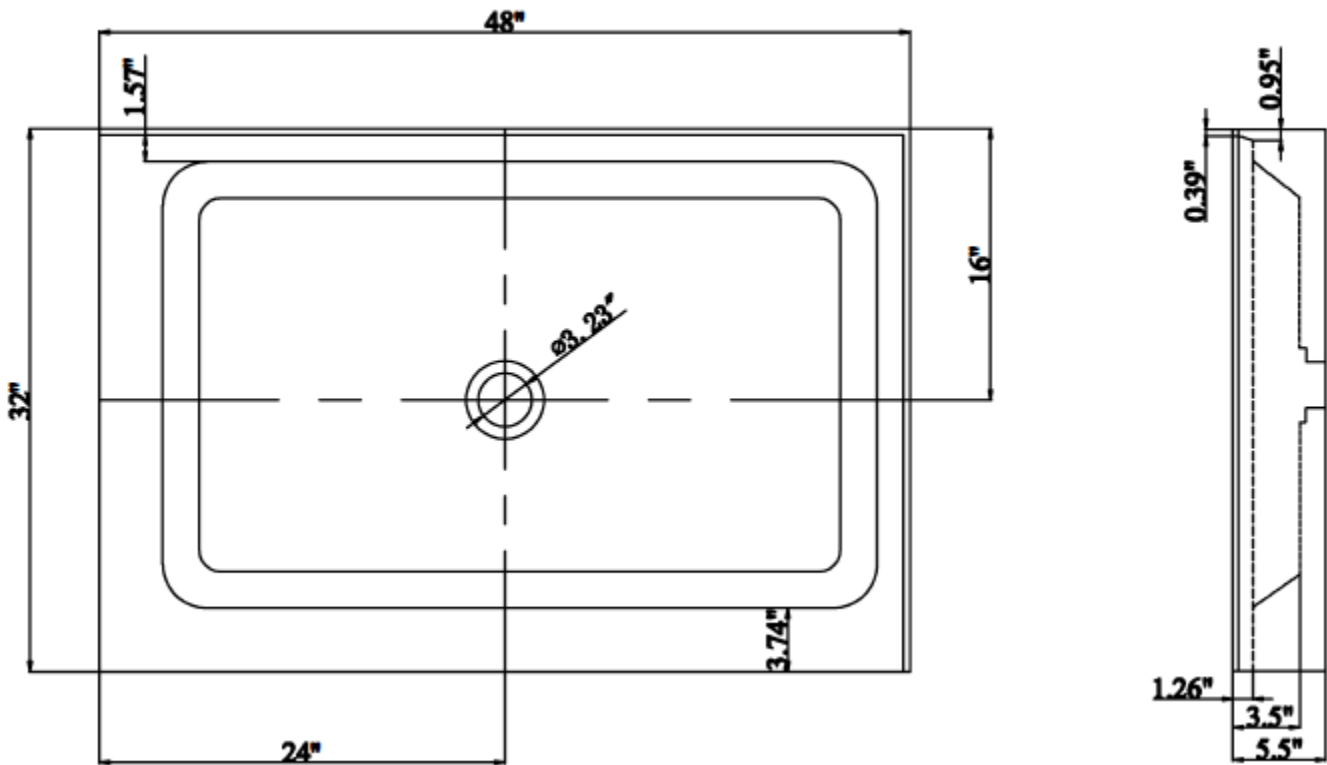

AA-SB4832DTL/C

DESCRIPTION

Retro Fit Shower Base
White Finish
High Gloss Acrylic
Complies with cUPC Standards
Non-Slip

MEASUREMENTS

Threshold	Depth
48"	32"

OPTIONS & ACCESSORIES

08124 Chrome Shower Grid Drain