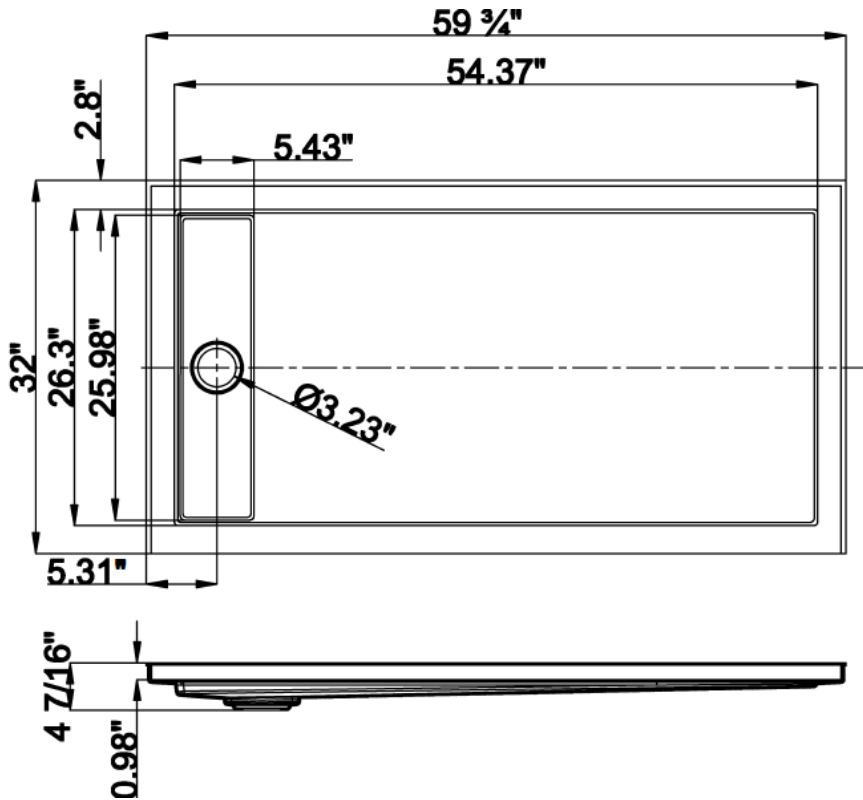

## DESCRIPTION

Linear Drain Shower Base  
 Complies with cUPC standards  
 High Gloss Acrylic  
 White Finish

## MEASUREMENTS

Threshold	Depth
59 3/4"	32"

*Drain sold separately.*

*All dimensions are approximate.*

*Structure measurements must be verified against the unit to ensure proper fit.*

OPTIONS & ACCESSORIES  
 08124 Chrome Shower Drain