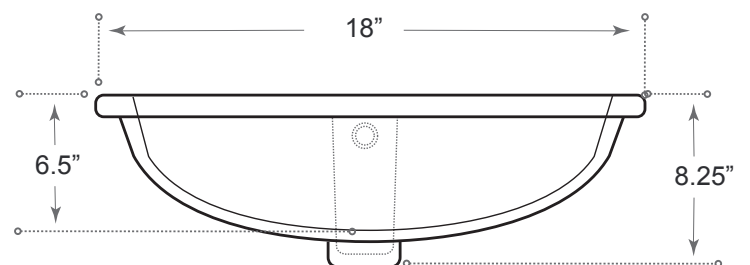

## DESCRIPTION

White Undermount

High gloss

Porcelain

High polished surface

Complies with CSA standards

## MEASUREMENTS

SIZE	DRILLING
18 x 13.75 x 8.25"	N/A

*All dimensions are approximate.  
Structure measurements must be verified against the unit to ensure proper fit.*