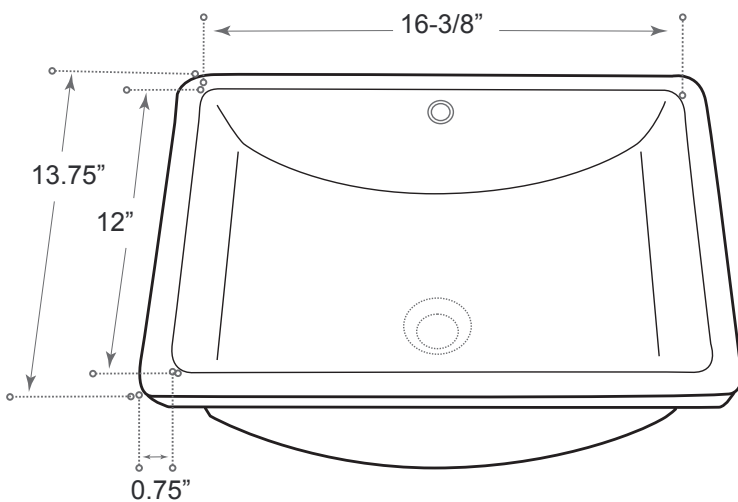

## DESCRIPTION

White Undermount

High gloss

Porcelain

High polished surface

Complies with CSA standards

## MEASUREMENTS

SIZE	DRILLING
18 x 13.75 x 8.25"	N/A

*All dimensions are approximate.  
Structure measurements must be verified against the unit to ensure proper fit.*