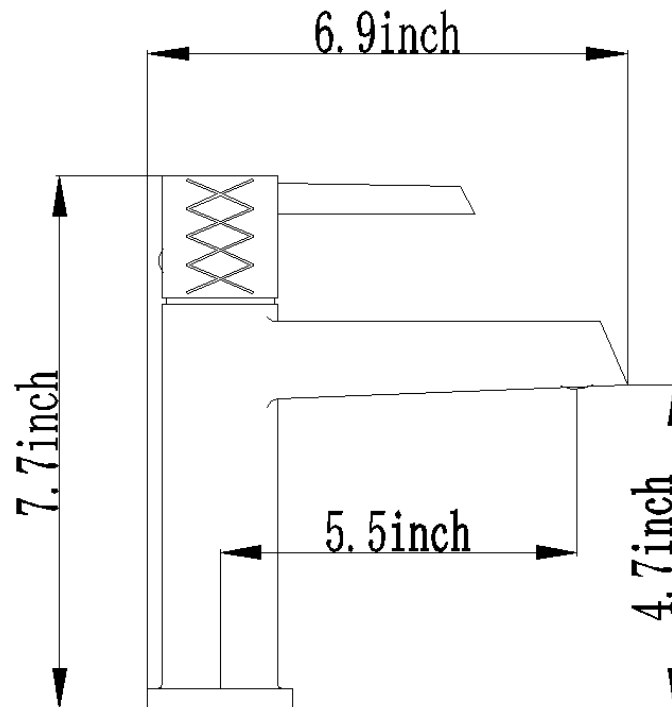

DESCRIPTION

Single Handle Lavatory Faucet
Chrome Finish
Solid Brass Construction
Complies with cUPC Standards

MEASUREMENTS

SIZE

7.7"

Drain sold separately.

All dimensions are approximate.

Structure measurements must be verified against the unit to ensure proper fit.

OPTIONS & ACCESSORIES

OMT-S1 Pop up drain/no overflow