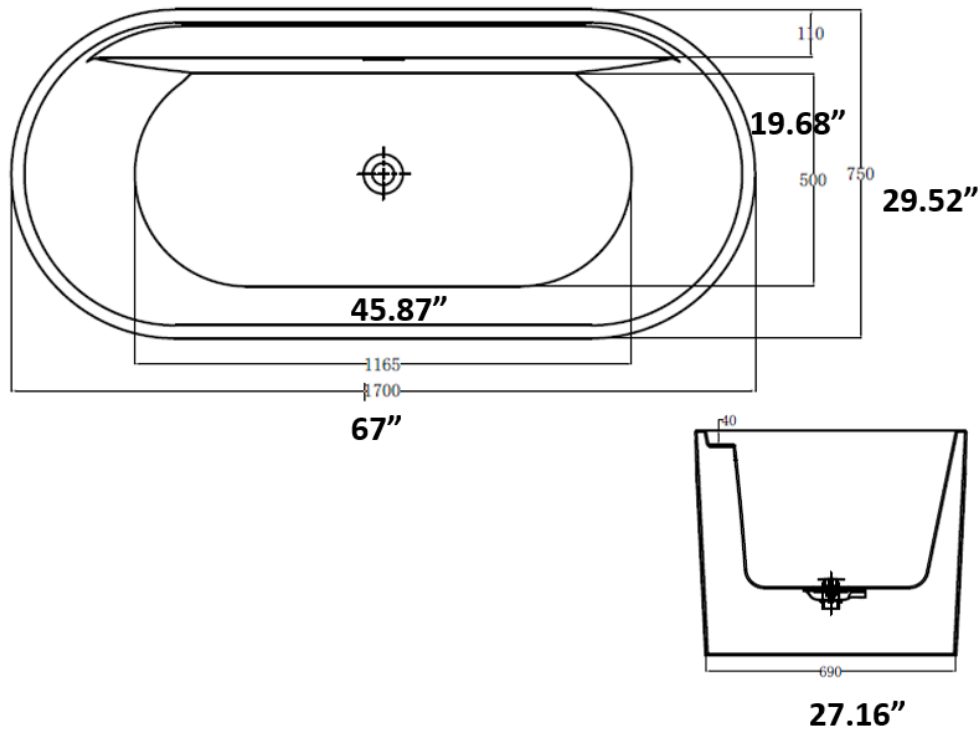

DESCRIPTION

Freestanding Tub
Complies with cUPC standards
High Gloss Acrylic
White Finish

MEASUREMENTS

SIZE
67" X 29.52" X 27.16"

Drain sold separately.

All dimensions are approximate.

Structure measurements must be verified against the unit to ensure proper fit.