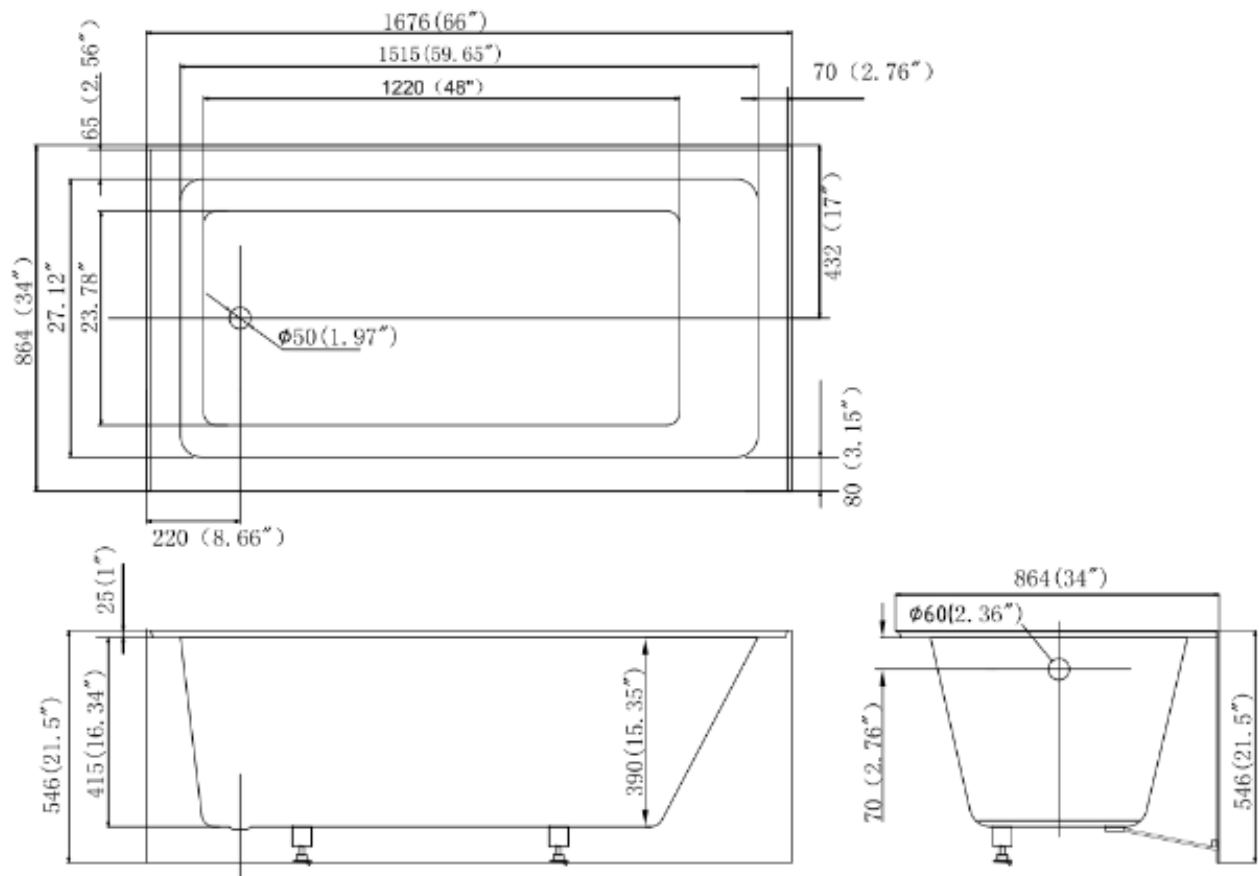

AA-EDGE6634S/LH

DESCRIPTION

Skirted Tub

White Finish

High Gloss Acrylic

Complies with cUPC Standards

MEASUREMENTS

SIZE

66" x 34" X 21.5"

All dimensions are approximate.

Structure measurements must be verified against the unit to ensure proper fit.

OPTIONS & ACCESSORIES

4 Jet Hydro System

6 Jet Hydro System

Air Jet System

Inline heater