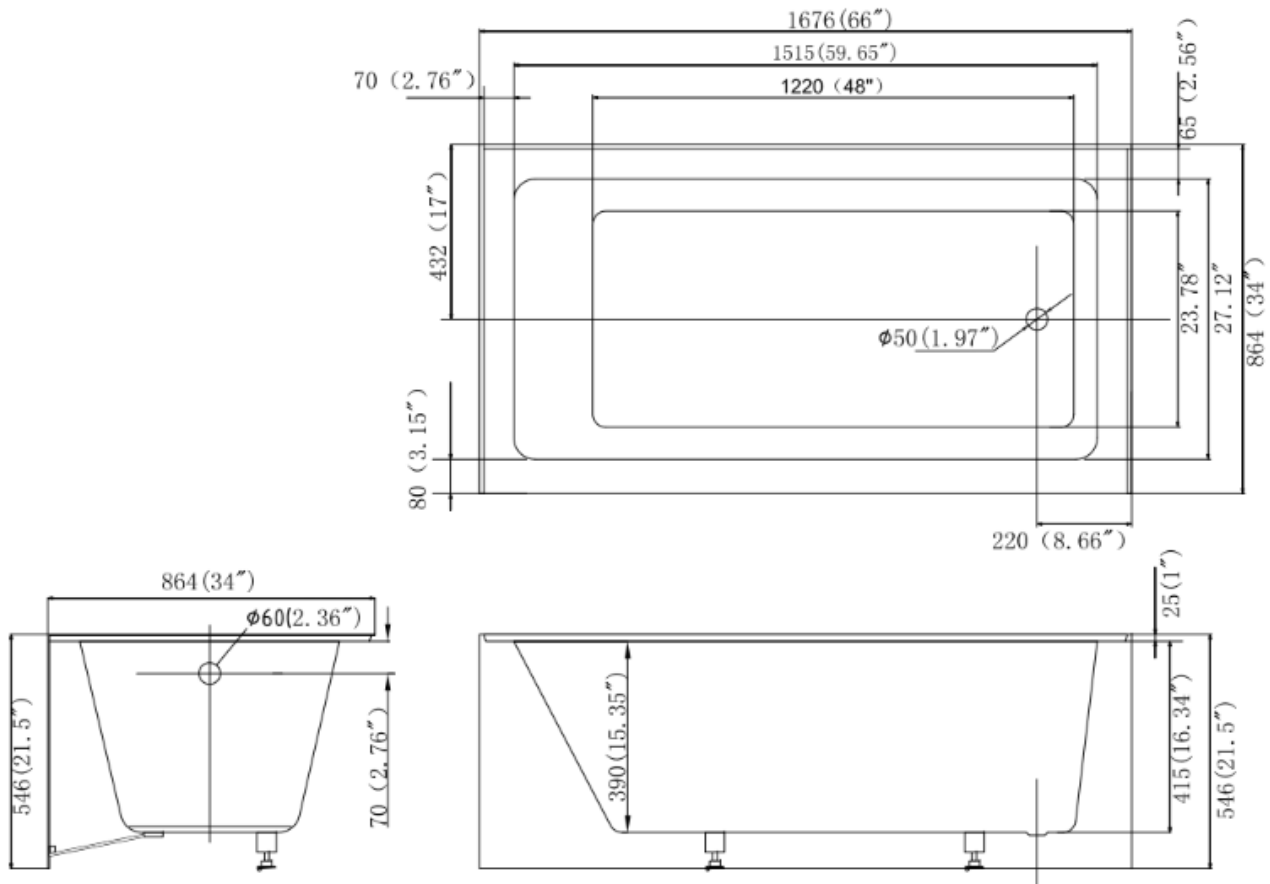

AA-EDGE6634S/RH

DESCRIPTION

- Skirted Tub
- White Finish
- High Gloss Acrylic
- Complies with cUPC Standards

MEASUREMENTS

SIZE

66" x 34" X 21.5"

All dimensions are approximate.

Structure measurements must be verified against the unit to ensure proper fit.