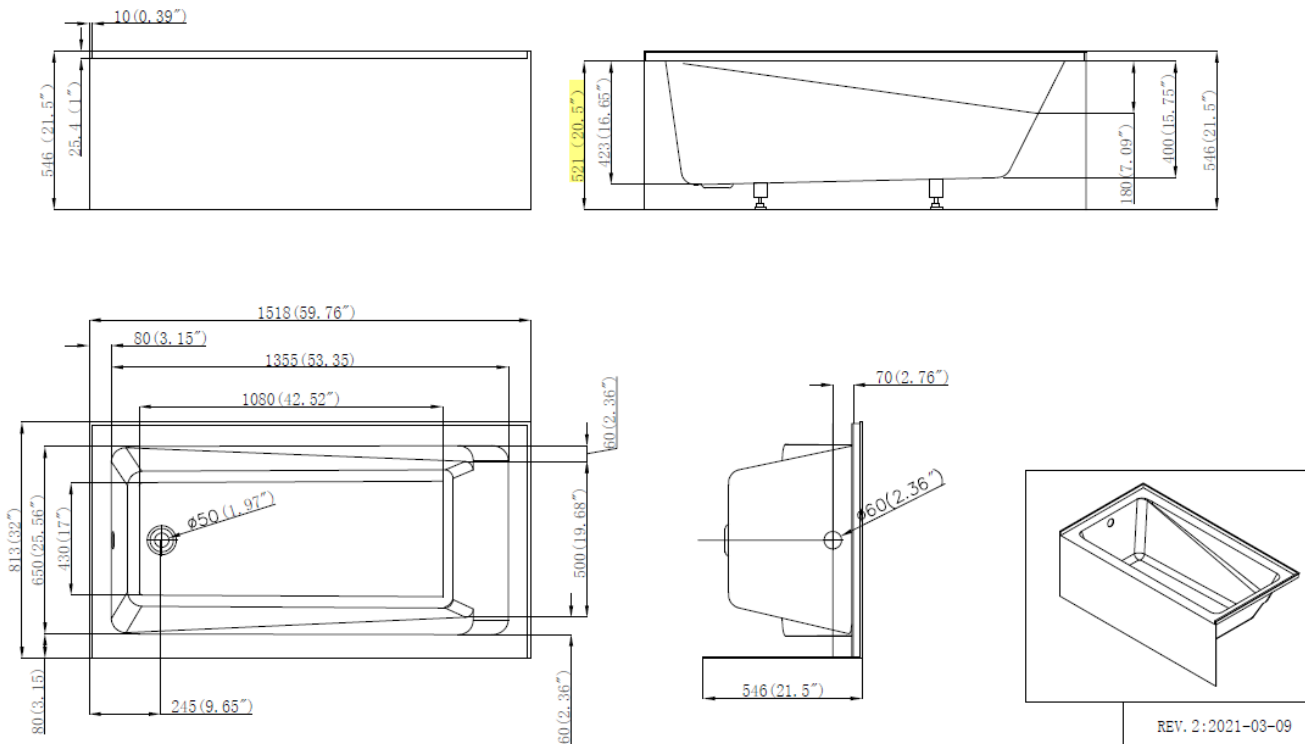

## DESCRIPTION

Skirted Tub  
White Finish  
High Gloss Acrylic  
Complies with cUPC Standards

## MEASUREMENTS

### SIZE

60" x 32" X 21.5"

*All dimensions are approximate.*

*Structure measurements must be verified against the unit to ensure proper fit.*

REV. 2:2021-03-09

OPTIONS & ACCESSORIES

4 Jet Hydro System

---