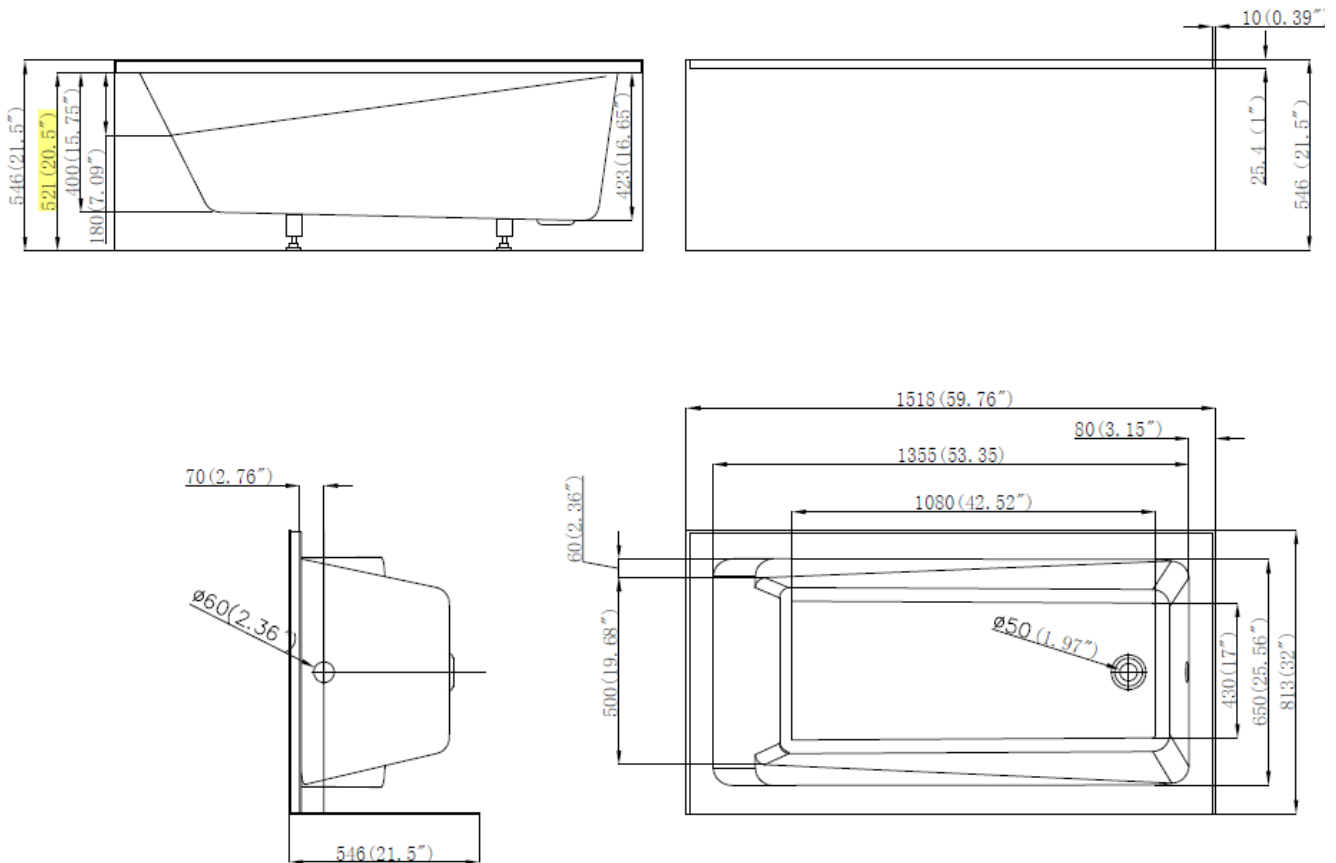

## DESCRIPTION

- Skirted Tub
- White Finish
- High Gloss Acrylic
- Complies with cUPC Standards

## MEASUREMENTS

### SIZE

60" x 32" X 21.5"

*All dimensions are approximate.*

*Structure measurements must be verified against the unit to ensure proper fit.*

OPTIONS & ACCESSORIES

4 Jet Hydro System

---

6 Jet Hydro System