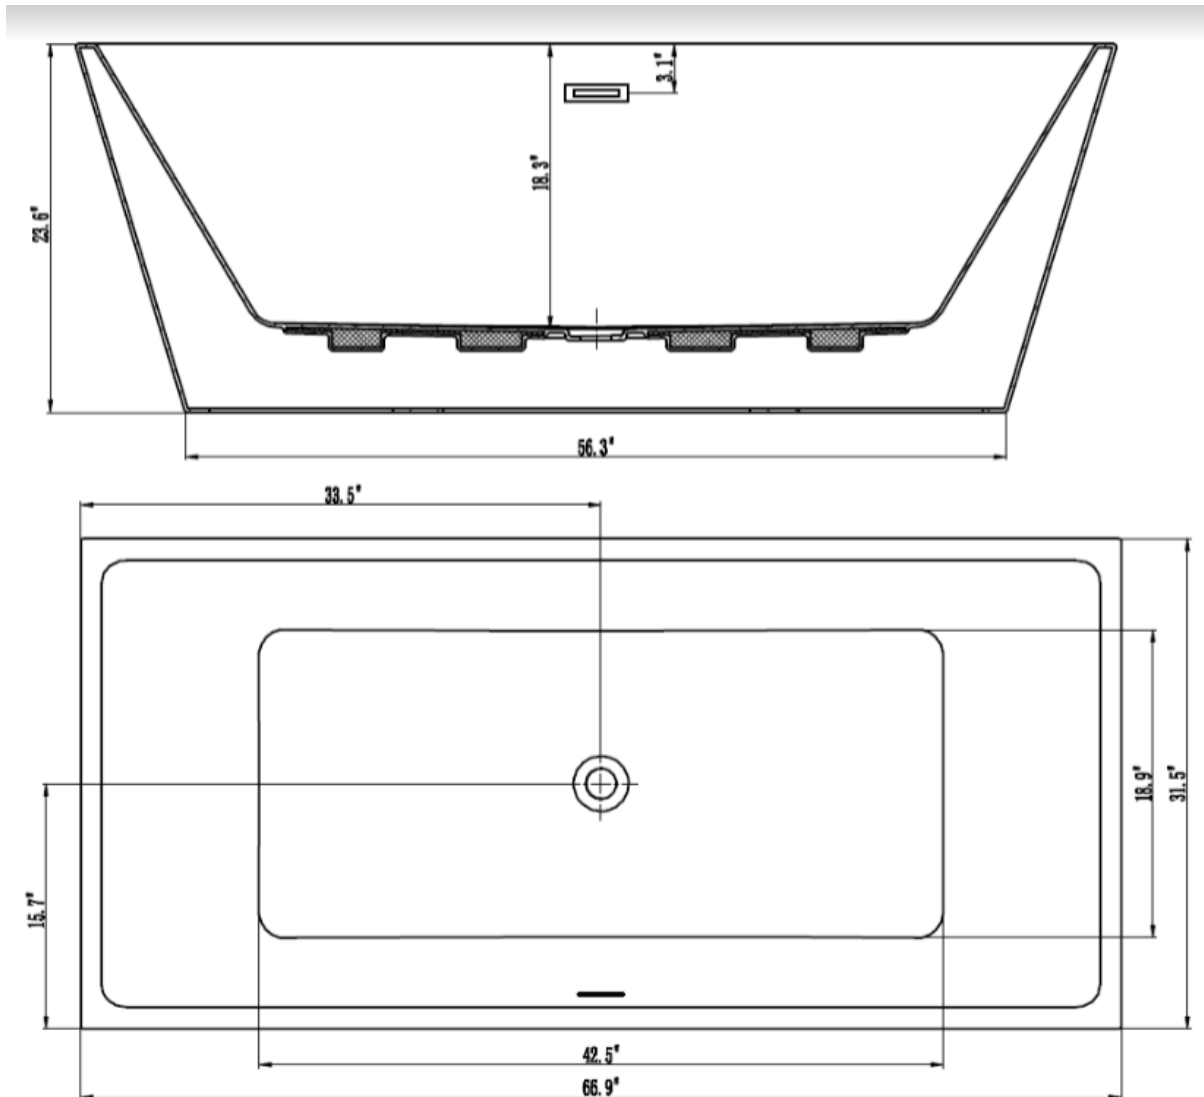

## MEASUREMENTS

### SIZE

67" x 31.5" x 23.6"

*Chrome waste and overflow kit included.*

*All dimensions are approximate.*

*Structure measurements must be verified against the unit to ensure proper fit.*