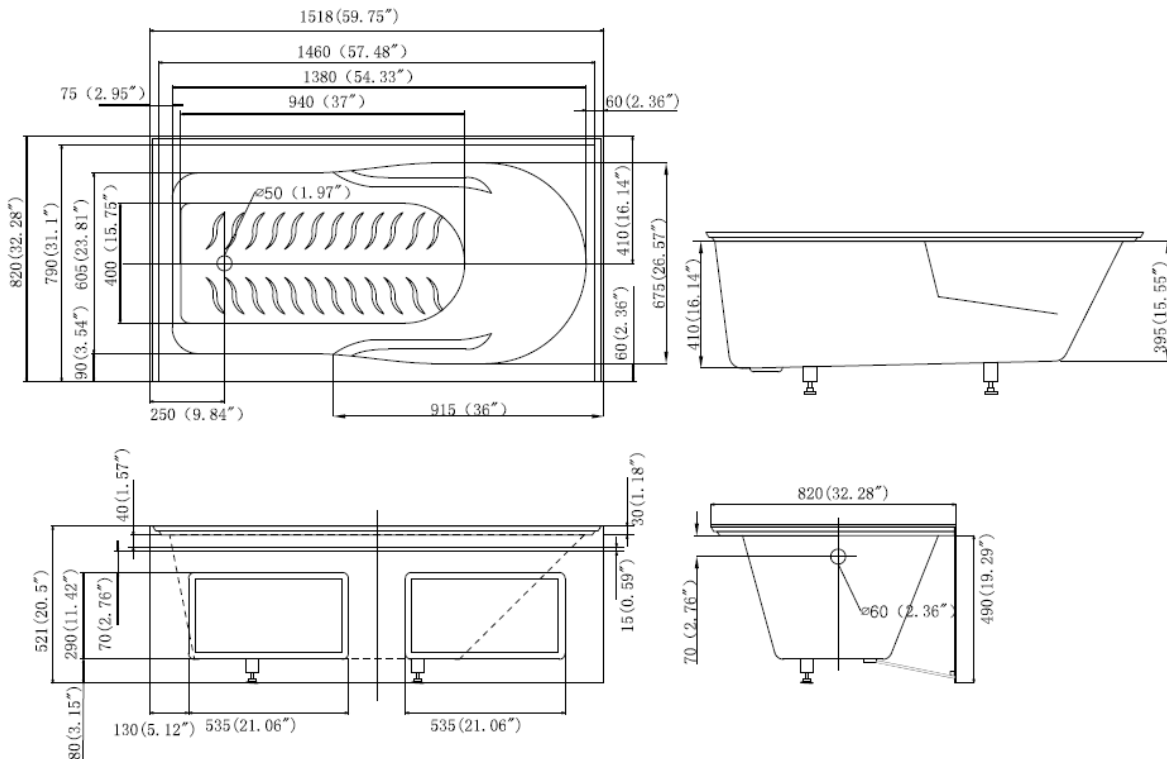

DESCRIPTION

- Skirted Tub
- White Finish
- High Gloss Acrylic
- Complies with cUPC Standards

MEASUREMENTS

SIZE

59.75" x 32" X 20.5"

All dimensions are approximate.

Structure measurements must be verified against the unit to ensure proper fit.