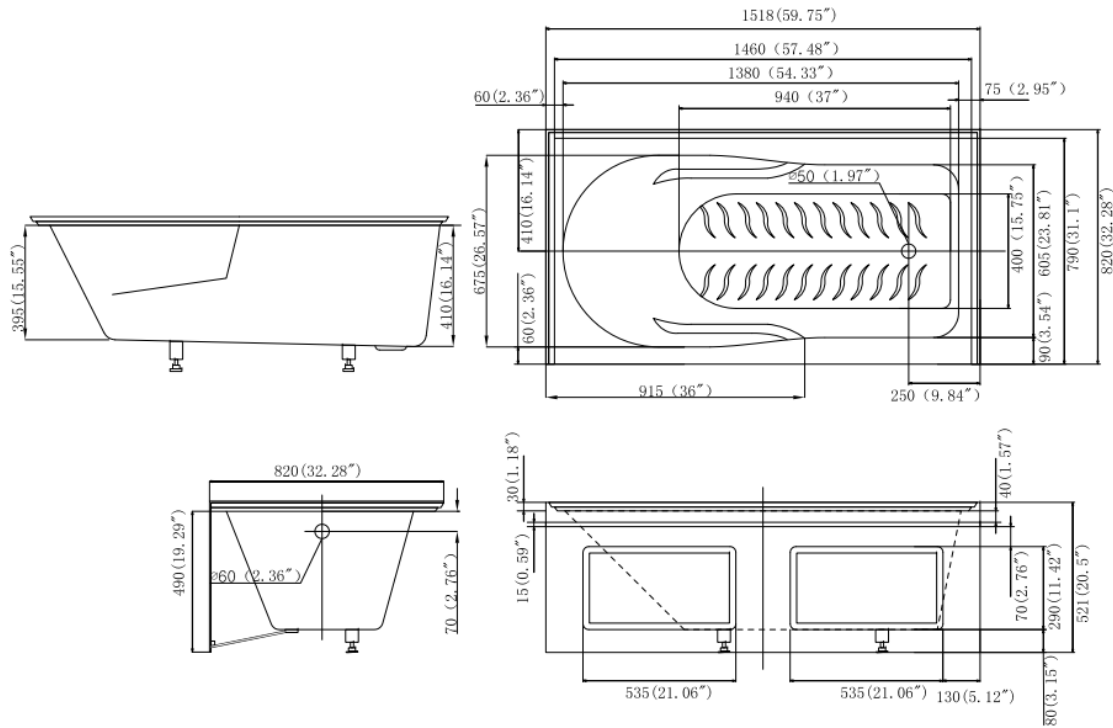

## DESCRIPTION

- Skirted Tub
- White Finish
- High Gloss Acrylic
- Complies with cUPC Standards

## MEASUREMENTS

### SIZE

59.75" x 32" X 20.5"

*All dimensions are approximate.*

*Structure measurements must be verified against the unit to ensure proper fit.*