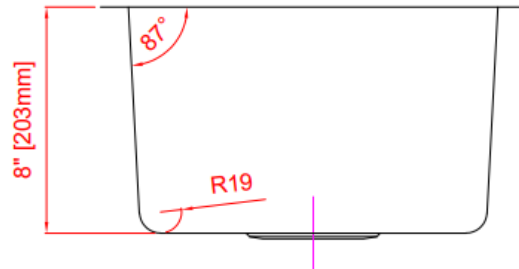

DESCRIPTION

Undermount Single Bowl Bar Sink

Stone guard undercoated

Complies with cUPC

MEASUREMENTS

SIZE	DRILLING
15" x 12" x 8"	N/A

*All dimensions are approximate.
Structure measurements must be verified against the unit to ensure proper fit.*