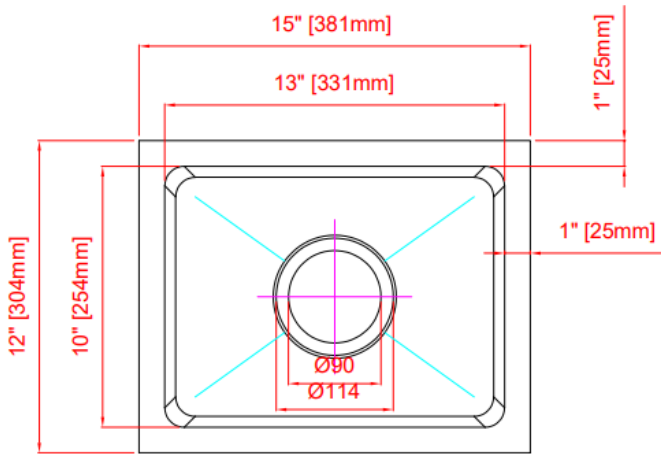

DESCRIPTION

Undermount Single Bowl Bar Sink

Stone guard undercoated

Complies with cUPC

MEASUREMENTS

SIZE	DRILLING
15" x 12" x 8"	N/A

*All dimensions are approximate.
Structure measurements must be verified against the unit to ensure proper fit.*

OPTIONS & ACCESSORIES

Grid

Collander

Tray

** 114 s/s strainer included*