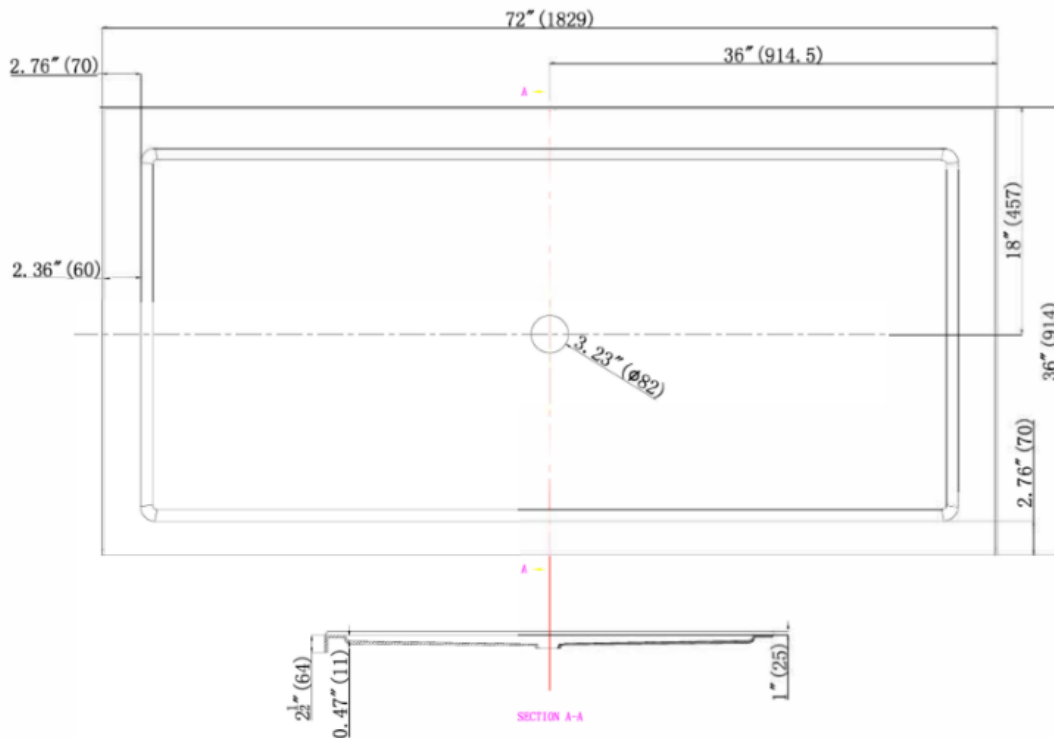

AA-SB7236MIN-C

DESCRIPTION

Minimalistic Shower Base
Complies with cUPC standards
High Gloss Acrylic
White Finish

MEASUREMENTS

Threshold	Depth
72"	36"

Drain sold separately.

All dimensions are approximate.

Structure measurements must be verified against the unit to ensure proper fit.

OPTIONS & ACCESSORIES

08124

Chrome Shower Drain