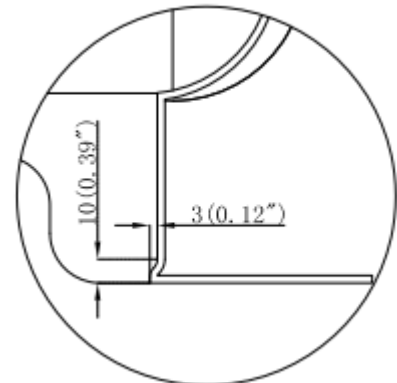

DESCRIPTION

Shower Base W/Seat
 Available in White Finish
 High Gloss Acrylic
 Complies with cUPC Standards

MEASUREMENTS

SIZE

59.8" x 32" x 22.8"

All dimensions are approximate.

Structure measurements must be verified against the unit to ensure proper fit.

Range 1