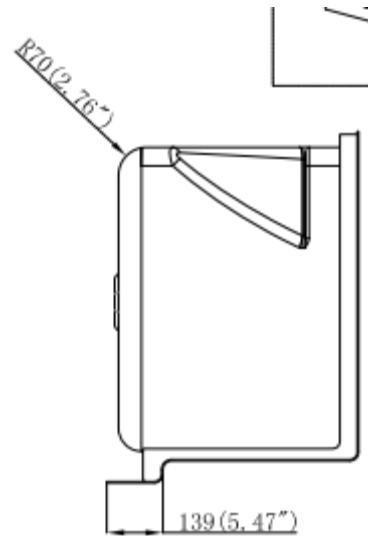

DESCRIPTION

Shower Base W/Seat
 Available in White Finish
 High Gloss Acrylic
 Complies with cUPC Standards

MEASUREMENTS

SIZE

59.8" x 32" x 22.8"

All dimensions are approximate.

Structure measurements must be verified against the unit to ensure proper fit.