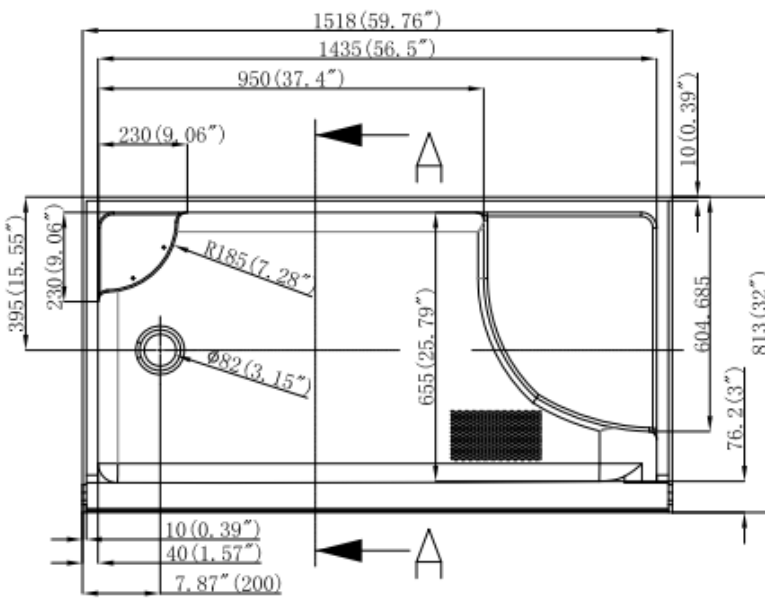

DESCRIPTION

Shower Base W/Seat
 Available in White Finish
 High Gloss Acrylic
 Complies with cUPC Standards

MEASUREMENTS

SIZE

59.8" x 32" x 22.8"

All dimensions are approximate.

Structure measurements must be verified against the unit to ensure proper fit.

Range 1