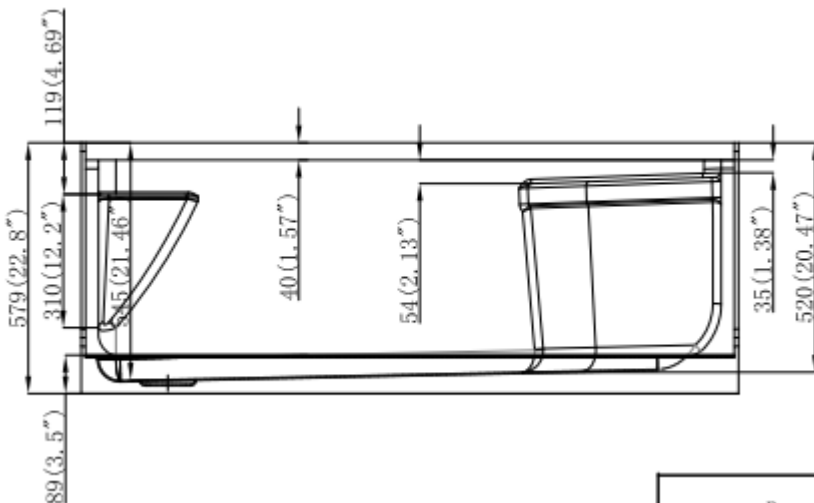

DESCRIPTION

Shower Base W/Seat
 Available in White Finish
 High Gloss Acrylic
 Complies with cUPC Standards

MEASUREMENTS

SIZE

59.8" x 32" x 22.8"

All dimensions are approximate.

Structure measurements must be verified against the unit to ensure proper fit.

Range 1