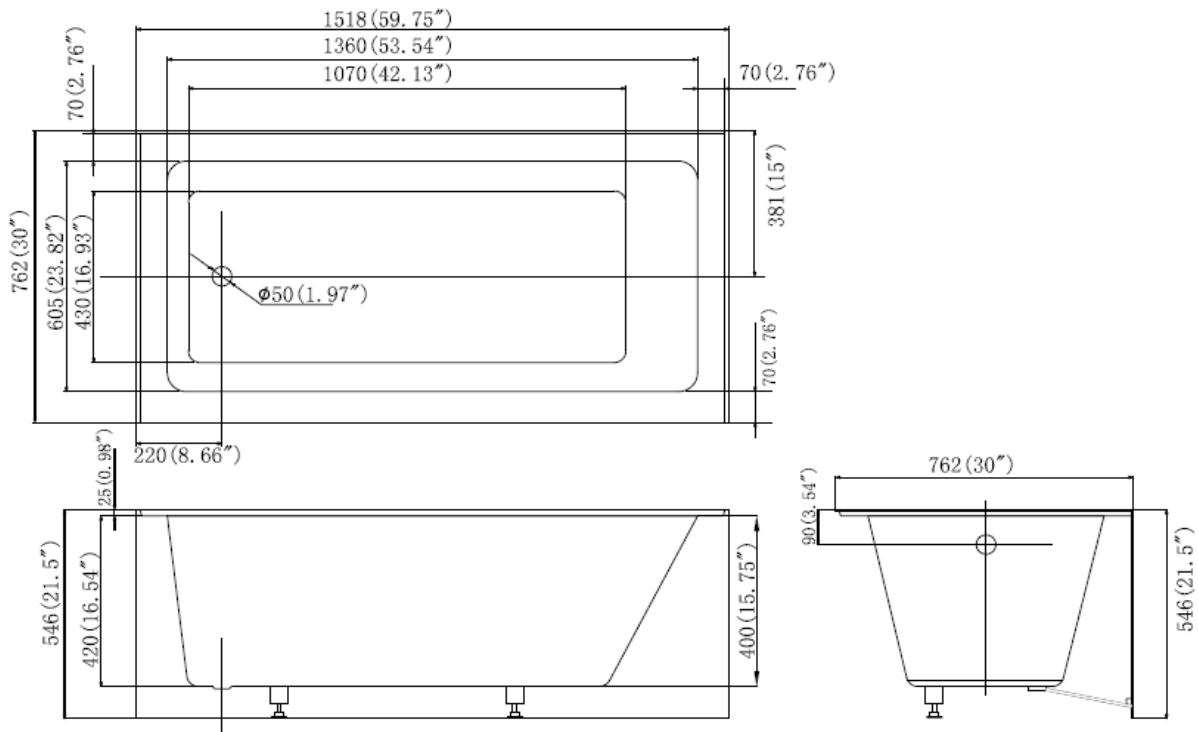

## MEASUREMENTS

### SIZE

59.75 "x 30" X 21.5"

*All dimensions are approximate.*

*Drain Sold Separately.*

*Structure measurements must be verified against the unit to ensure proper fit.*

OPTIONS & ACCESSORIES

4 Jet Hydro System