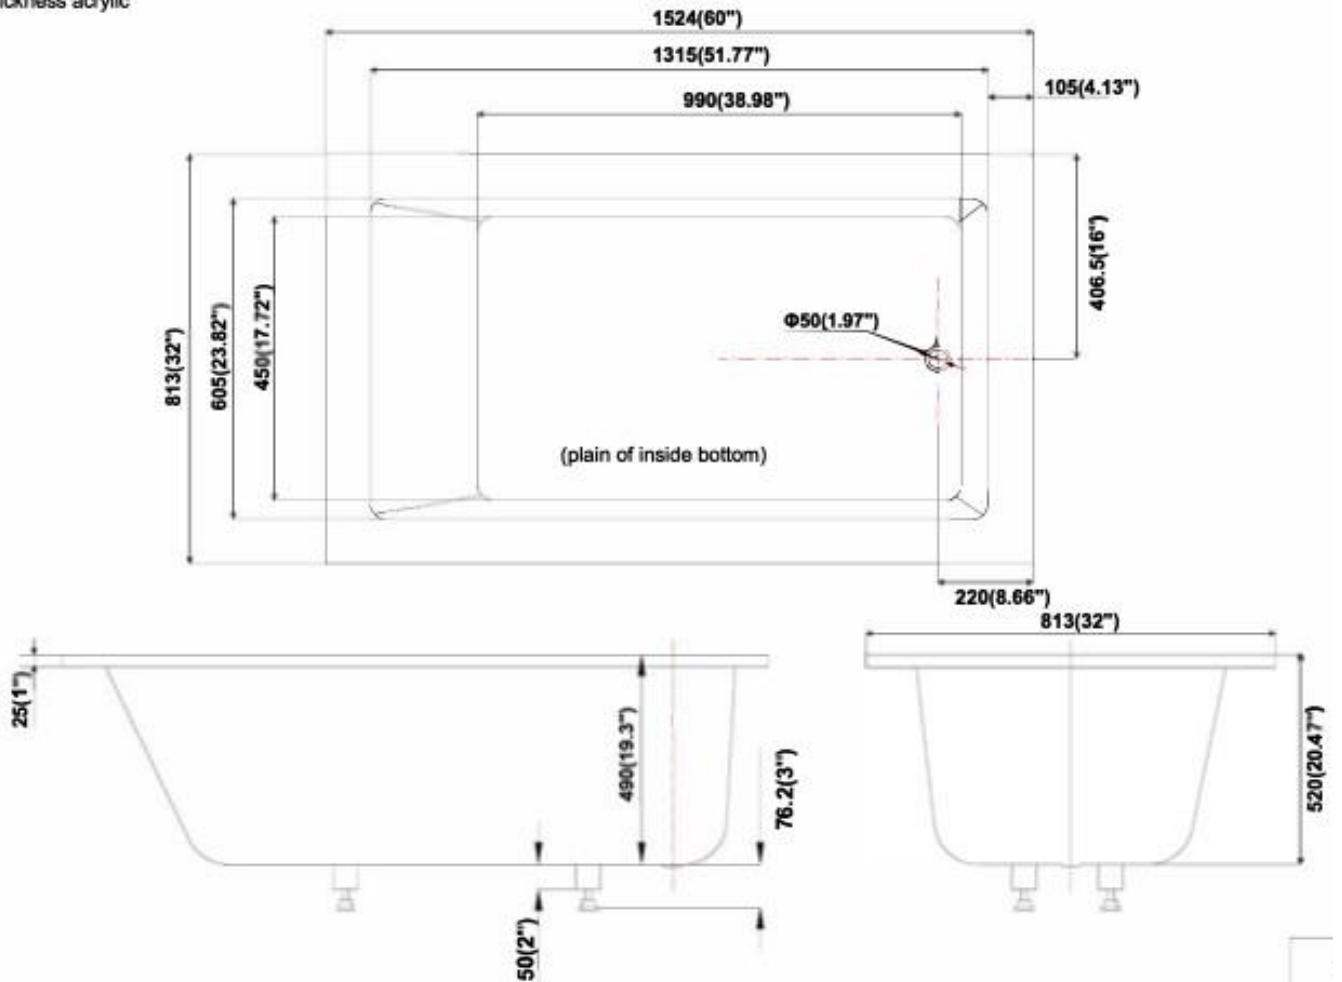

DESCRIPTION

Drop In Tub 3.5mm Thick
 White Finish
 High Gloss Acrylic
 Complies with cUPC Standards

MEASUREMENTS

SIZE

60" x 32" X 20.47"

All dimensions are approximate.

Structure measurements must be verified against the unit to ensure proper fit.

3.5mm thickness acrylic

OPTIONS & ACCESSORIES

4 Jet Hydro

System 6 Jet

Hydro System Air

Jet System Inline

heater

Gel