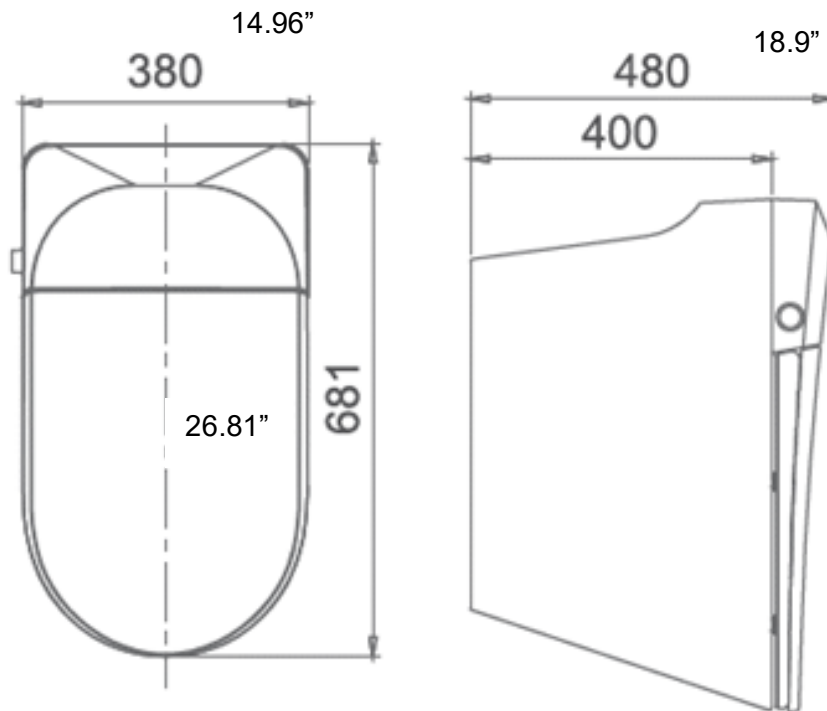

AA-TA950DF-BW

DESCRIPTION

- Smart Toilet w/ Remote
- Heated Seat w/Deodorizer
- Matte Black Finish
- Water Sense Certified
- Complies with cUPC Standards

MEASUREMENTS

SIZE

26.81"x14.96"x18.9"

All dimensions are approximate +/-5mm

Structure measurements must be verified against the unit to ensure proper fit.

- _____ Rear wash
- _____ Front wash
- _____ Movable wash
- _____ Constant temp washing
- _____ Child wash
- _____ Lady care wash
- _____ Anti countercurrent(with check valve)
- _____ Infinite thermostatic wash
- _____ Water purify(filter)
- _____ Antiseize glaze toilet bowl
- _____ 6 level safety protection
- _____ UV Light
- _____ nano-antibacterial