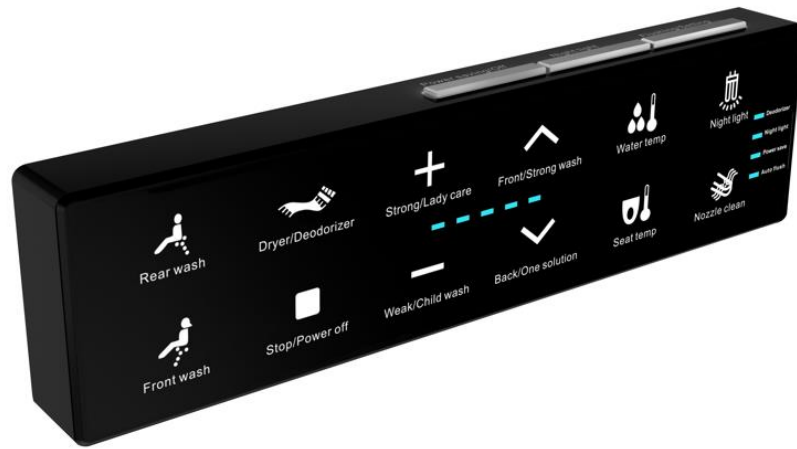

AA-TA950DF-BW

DESCRIPTION

- Smart Toilet w/ Remote
- Heated Seat w/Deodorizer
- Matte Black Finish
- Water Sense Certified
- Complies with cUPC Standards

MEASUREMENTS

SIZE

26.81"x14.96"x18.9"

All dimensions are approximate +/-5mm

Structure measurements must be verified against the unit to ensure proper fit.

- _____ Rear wash
- _____ Front wash
- _____ Movable wash
- _____ Constant temp washing
- _____ Child wash
- _____ Lady care wash
- _____ Anti countercurrent(with check valve)
- _____ Infinite thermostatic wash
- _____ Water purify(filter)
- _____ Antiseize glaze toilet bowl
- _____ 6 level safety protection
- _____ UV Light
- _____ nano-antibacterial

- _____ Dryer temp adjust((4 levels · 40°-56°C))
- _____ Movable dryer, 5 levels position adjust
- _____ Auto deodorant
- _____ Rotate knob control
- _____ Tuya phone App control
- _____ Voice control
- _____ Breathe light
- _____ Soft close
- _____ Night light
- _____ LED display
- _____ Seat sensor
- _____ Human sensor(radar sensor)
- _____ Toilet cover auto open/close
- _____ Remote open/close toilet cover and seat
- _____ Foot sensor(①Open cover/seat, ②flush)
- _____ Remote flush
- _____ Easy click flush button
- _____ Auto flush
- _____ Backup power
- _____ Save power