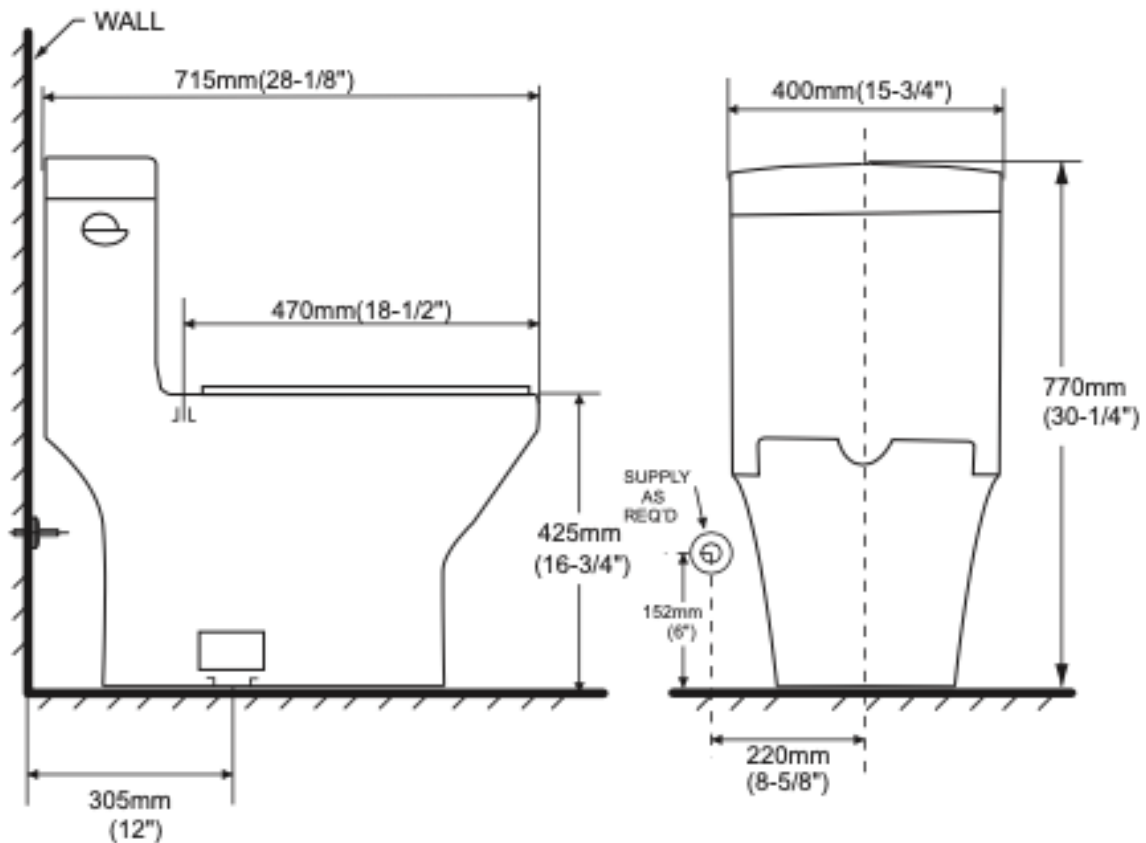

## DESCRIPTION

One Piece Skirted Toilet  
Siphonic w/ Intelligent Bidet  
White Finish  
Water Sense Certified  
Complies with cUPC Standards

## MEASUREMENTS

### SIZE

28-1/8" x 15-3/4" x 30-1/4"

*All dimensions are approximate +/-5mm*

*Structure measurements must be verified against the unit to ensure proper fit.*

One-button knob  
Rich function and simple operation