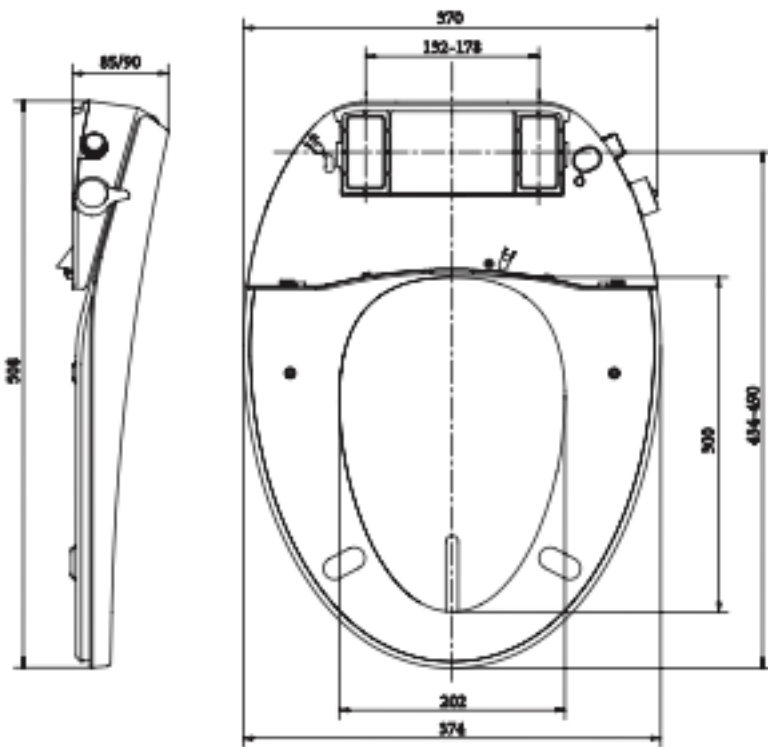

## DESCRIPTION

One Piece Skirted Toilet  
Siphonic w/ Intelligent Bidet  
White Finish  
Water Sense Certified  
Complies with cUPC Standards

## MEASUREMENTS

### SIZE

28-1/8" x 15-3/4" x 30-1/4"

*All dimensions are approximate +/-5mm*

*Structure measurements must be verified against the unit to ensure proper fit.*

One-button knob  
Rich function and simple operation