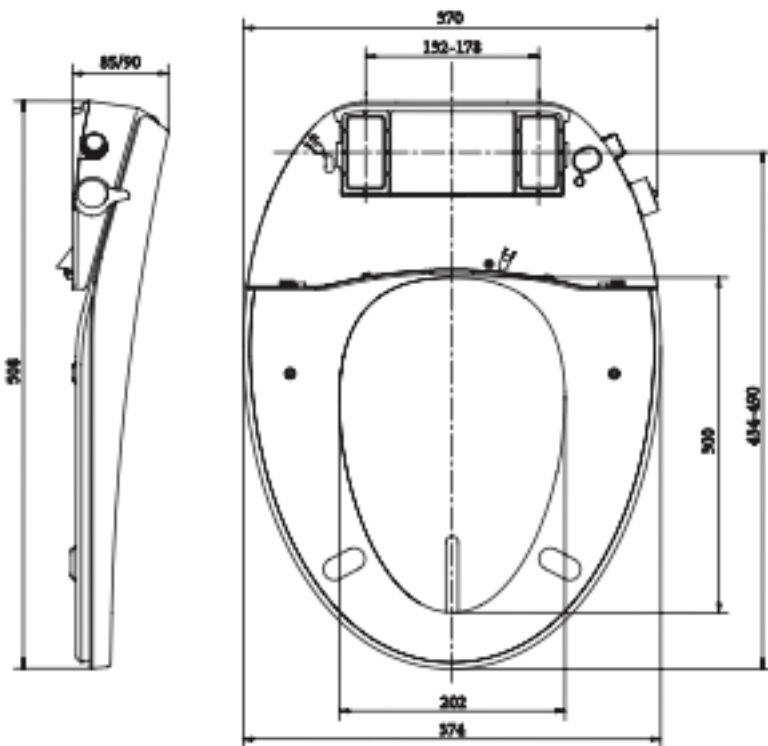

DESCRIPTION

One Piece Skirted Toilet
Siphonic w/ Bidet Seat
White Finish
Water Sense Certified
Complies with cUPC Standards

MEASUREMENTS

SIZE

28-1/8" x 15-3/4" x 30-1/4"

All dimensions are approximate +/-5mm

Structure measurements must be verified against the unit to ensure proper fit.

One-button knob
Rich function and simple operation

Hip rinsing

Bidet rinsing

Spray-head
self-clean

Three rinsing
method

Anti-splash
function