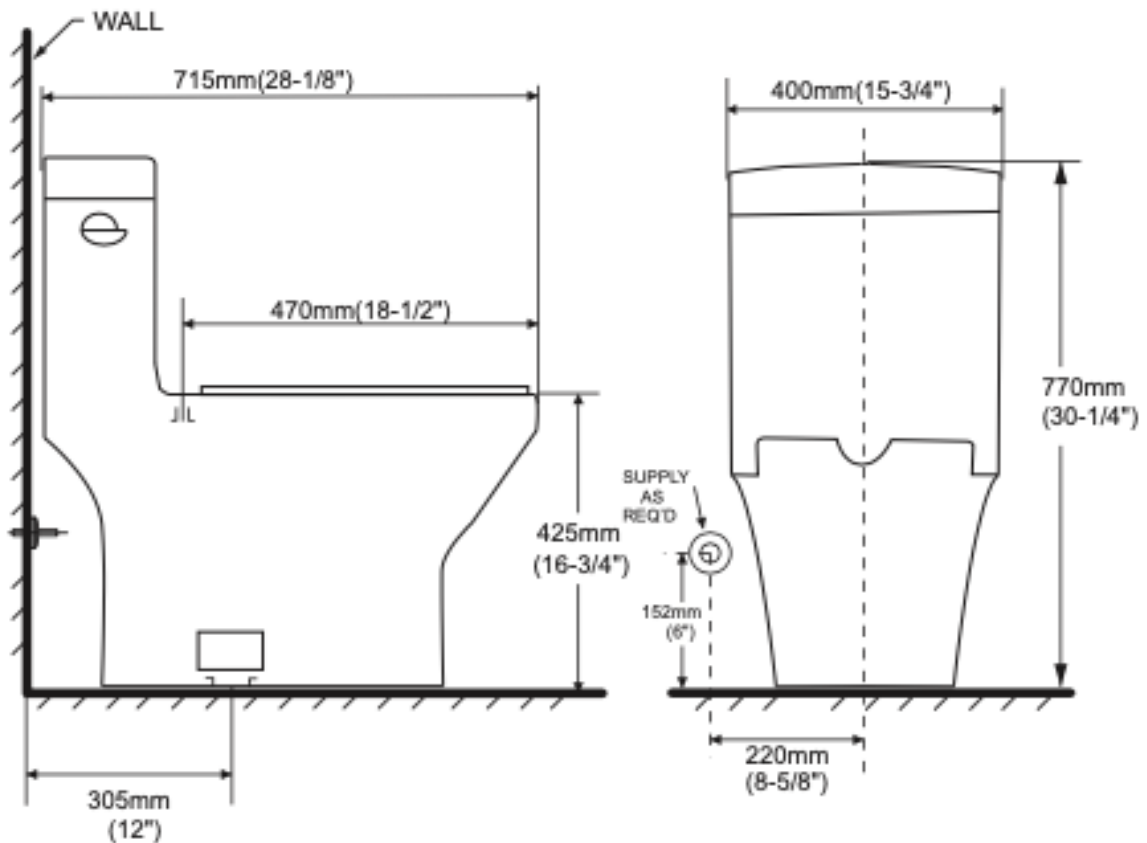

DESCRIPTION

One Piece Skirted Toilet
Siphonic w/ Bidet Seat
White Finish
Water Sense Certified
Complies with cUPC Standards

MEASUREMENTS

SIZE

28-1/8" x 15-3/4" x 30-1/4"

All dimensions are approximate +/-5mm

Structure measurements must be verified against the unit to ensure proper fit.

One-button knob
Rich function and simple operation

Hip rinsing

Bidet rinsing

Spray-head
self-clean

Three rinsing
method

Anti-splash
function