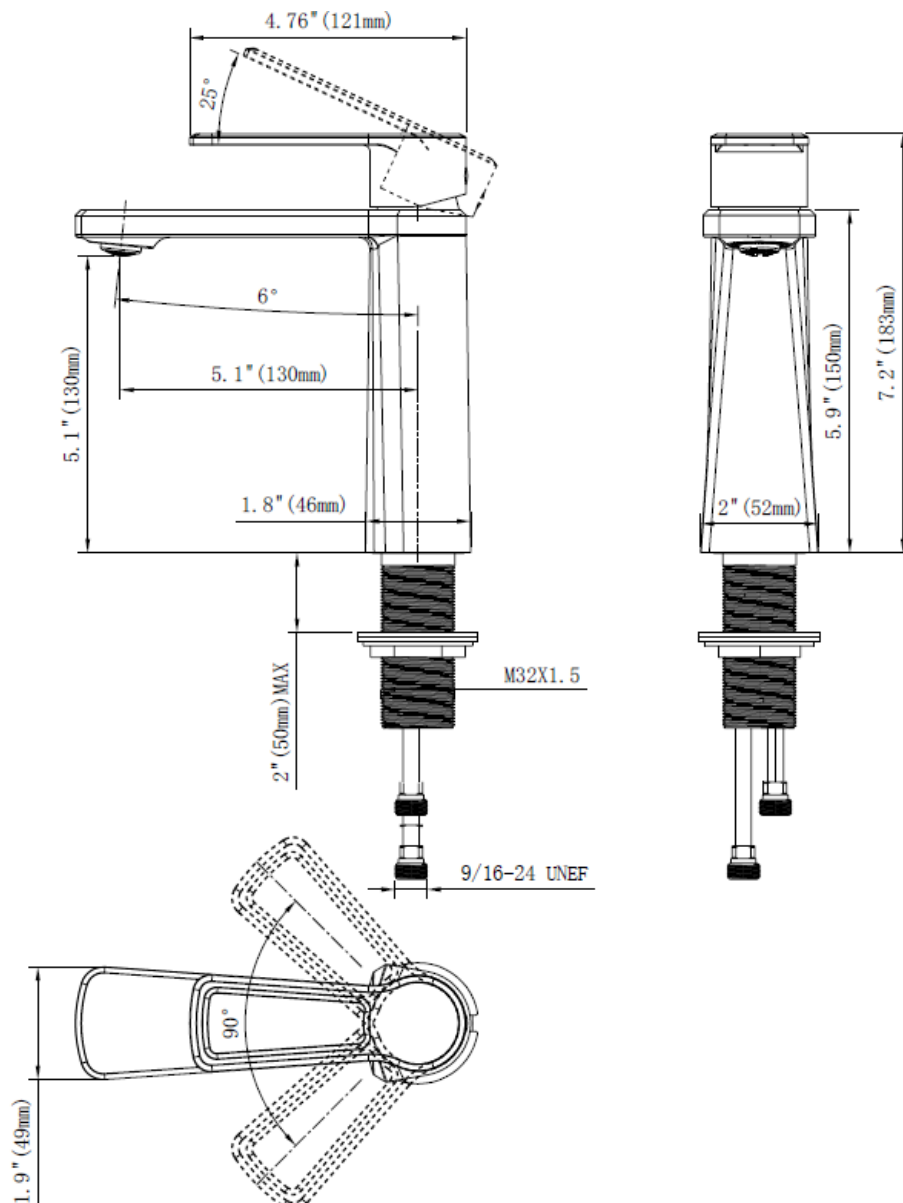

AA-3551CH

DESCRIPTION

Single Handle Lavatory Faucet
Available in Gold/Black/BN Finish
Solid Brass Construction
Complies with cUPC Standards

MEASUREMENTS

SIZE

7.2"

All dimensions are approximate.

Structure measurements must be verified against the unit to ensure proper fit.