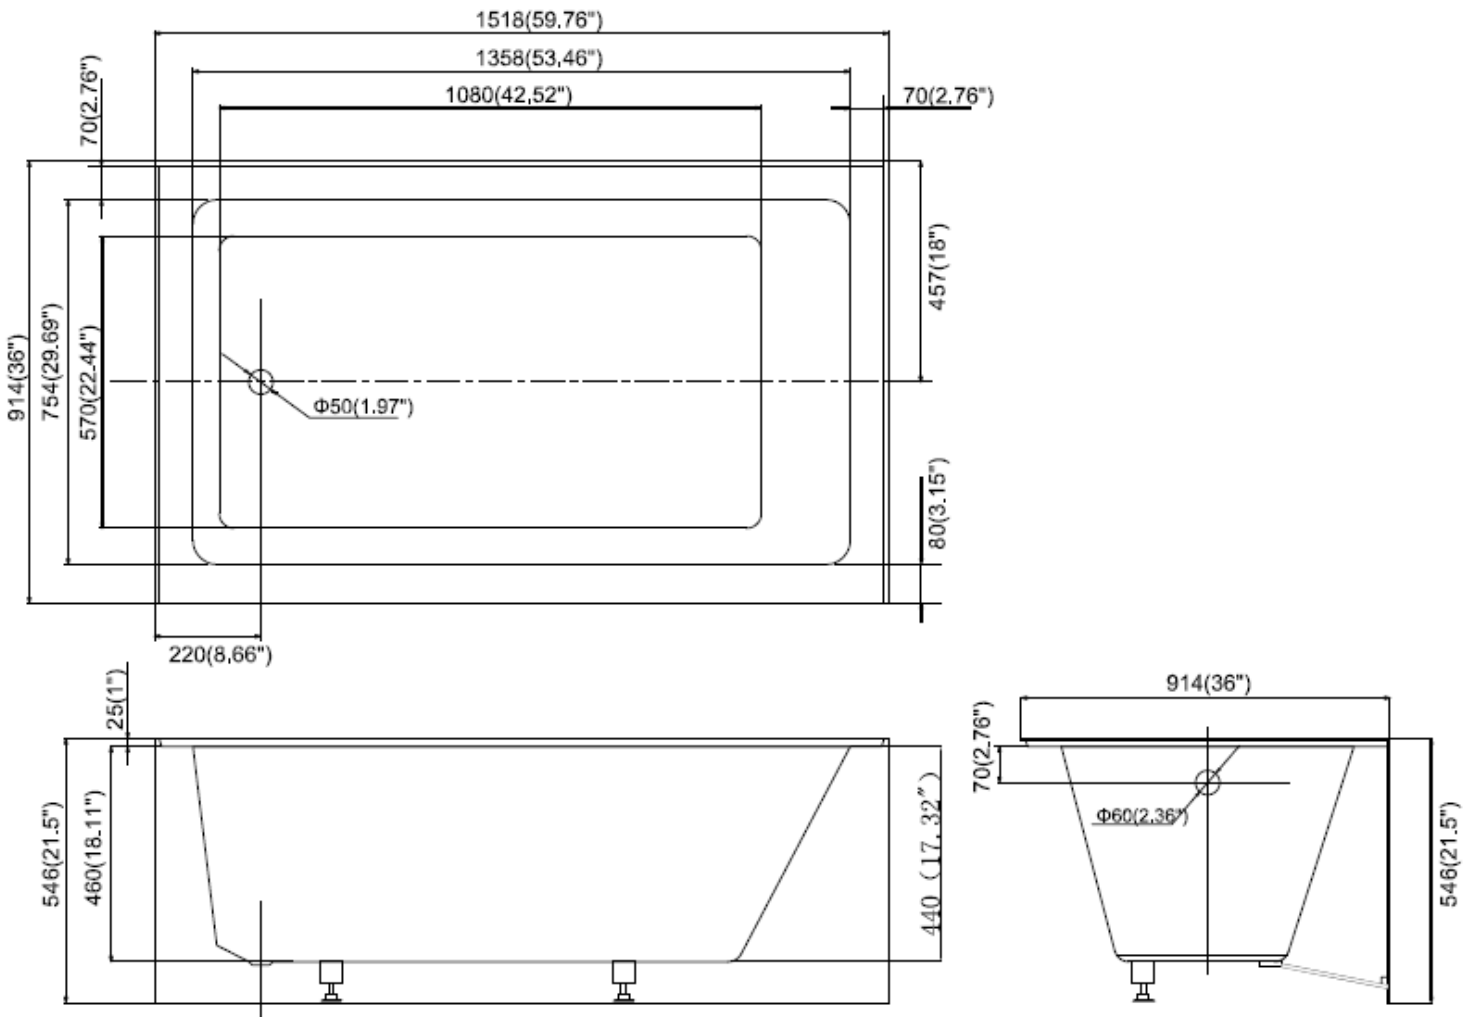

AA-EDGE6036/LH3.5

DESCRIPTION

Skirted Tub
White Finish
High Gloss Acrylic
Complies with cUPC Standards

MEASUREMENTS

SIZE

59.76" x 36" X 21.5"

All dimensions are approximate.

Structure measurements must be verified against the unit to ensure proper fit.