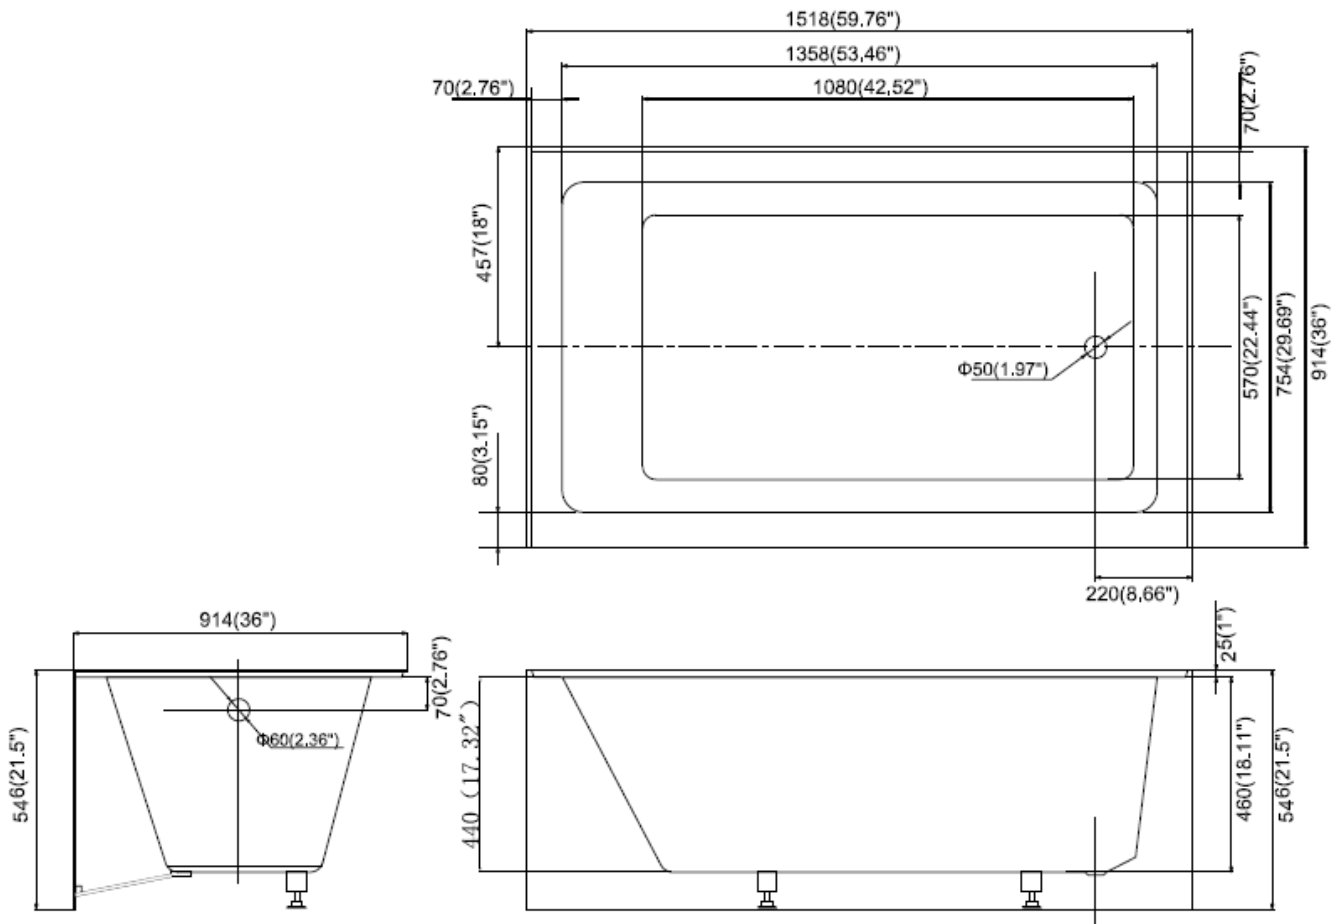

MEASUREMENTS

SIZE

60" x 36" X 21.5"

All dimensions are approximate.

Structure measurements must be verified against the unit to ensure proper fit.

Drains are sold separately.