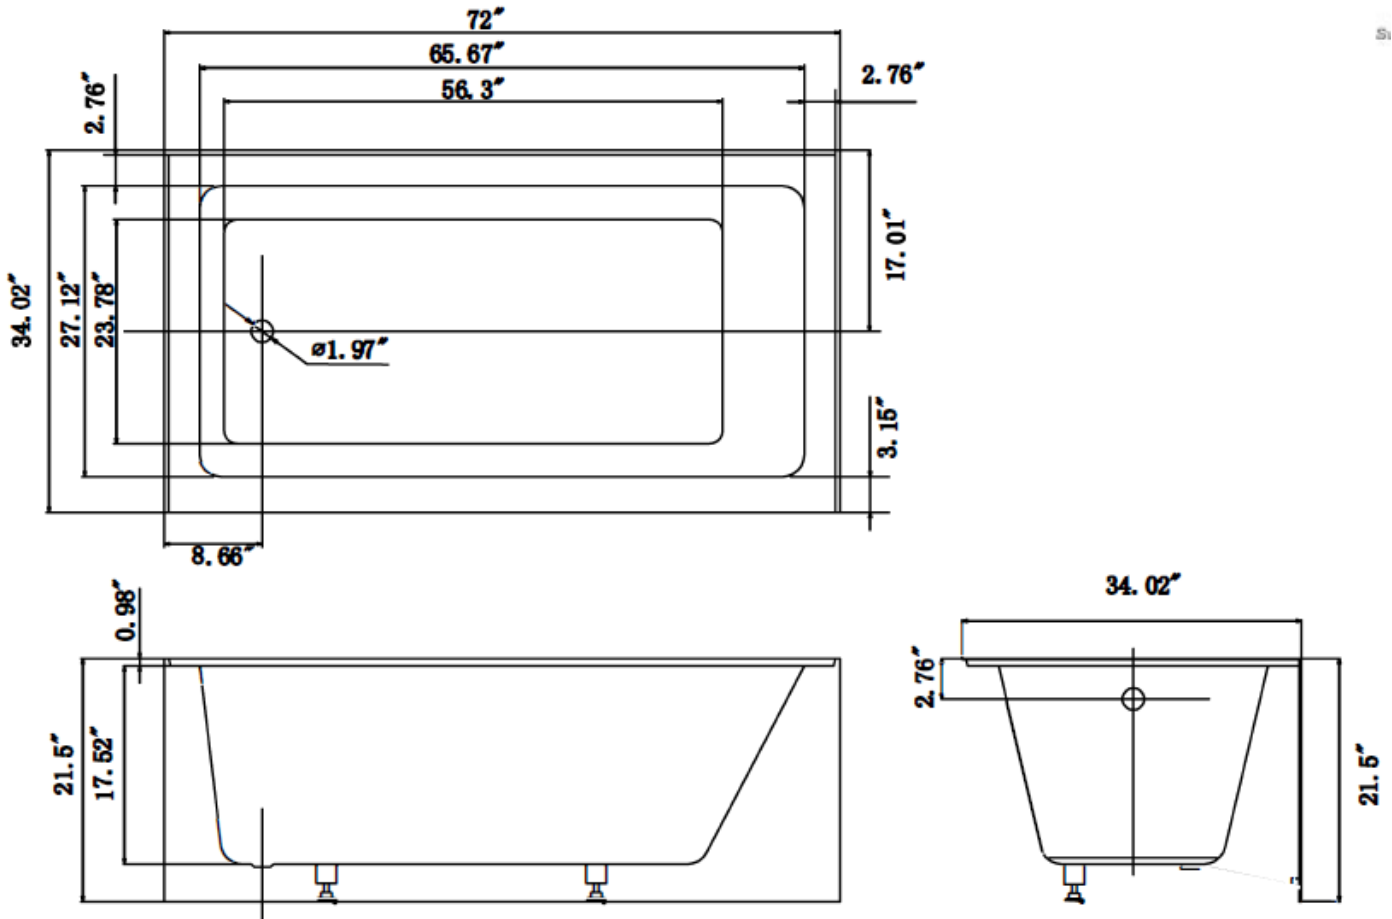

AA-EDGE7234S/LH

DESCRIPTION

Skirted Tub
White Finish
High Gloss Acrylic
Complies with cUPC Standards

MEASUREMENTS

SIZE

72" x 34" X 21.5"

All dimensions are approximate.

Structure measurements must be verified against the unit to ensure proper fit.