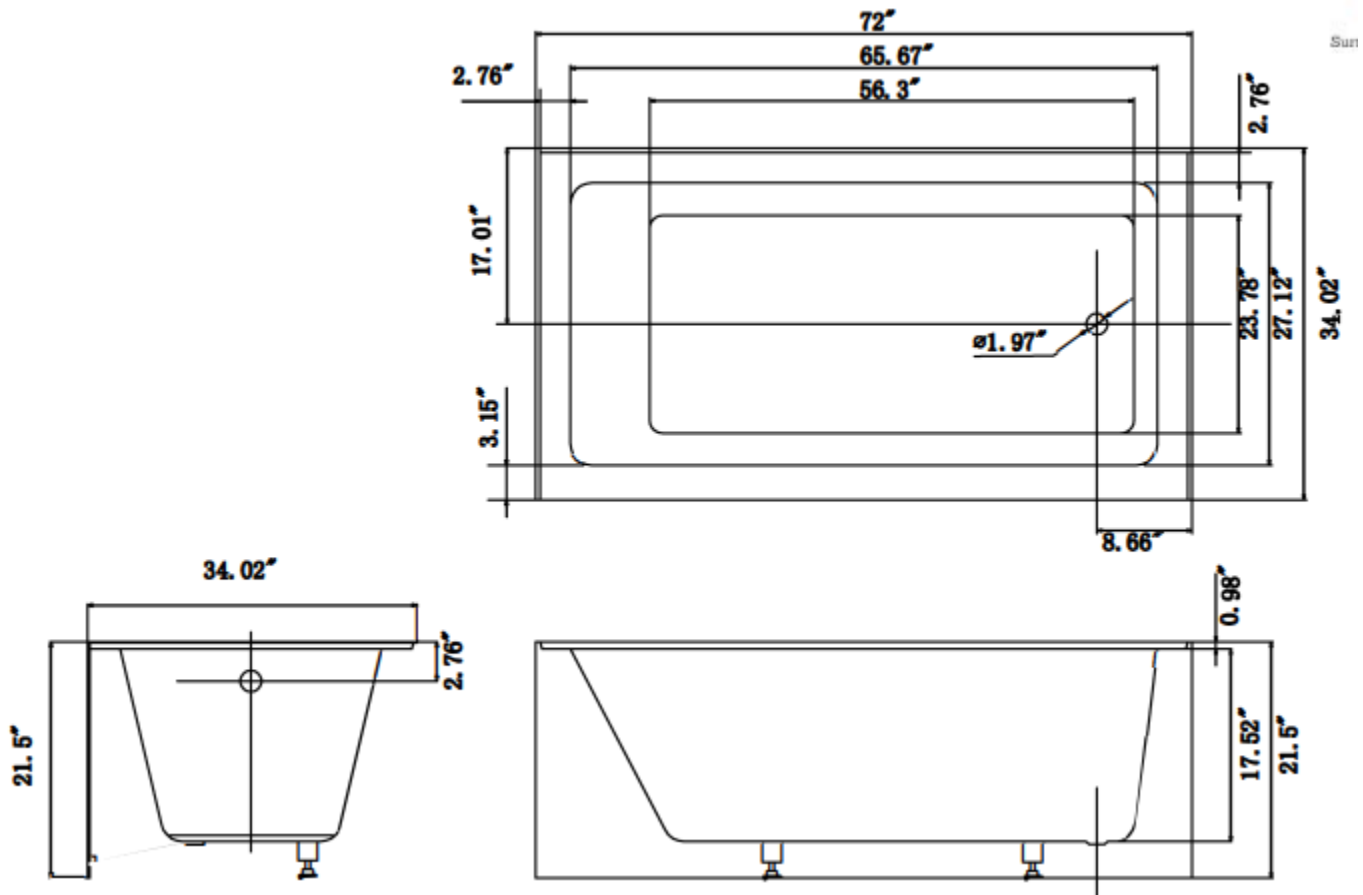

AA-EDGE7234S/RH

DESCRIPTION

Skirted Tub
White Finish
High Gloss Acrylic
Complies with cUPC Standards

MEASUREMENTS

SIZE

72" x 34" X 21.5"

All dimensions are approximate.

Structure measurements must be verified against the unit to ensure proper fit.

Drains are sold separately.