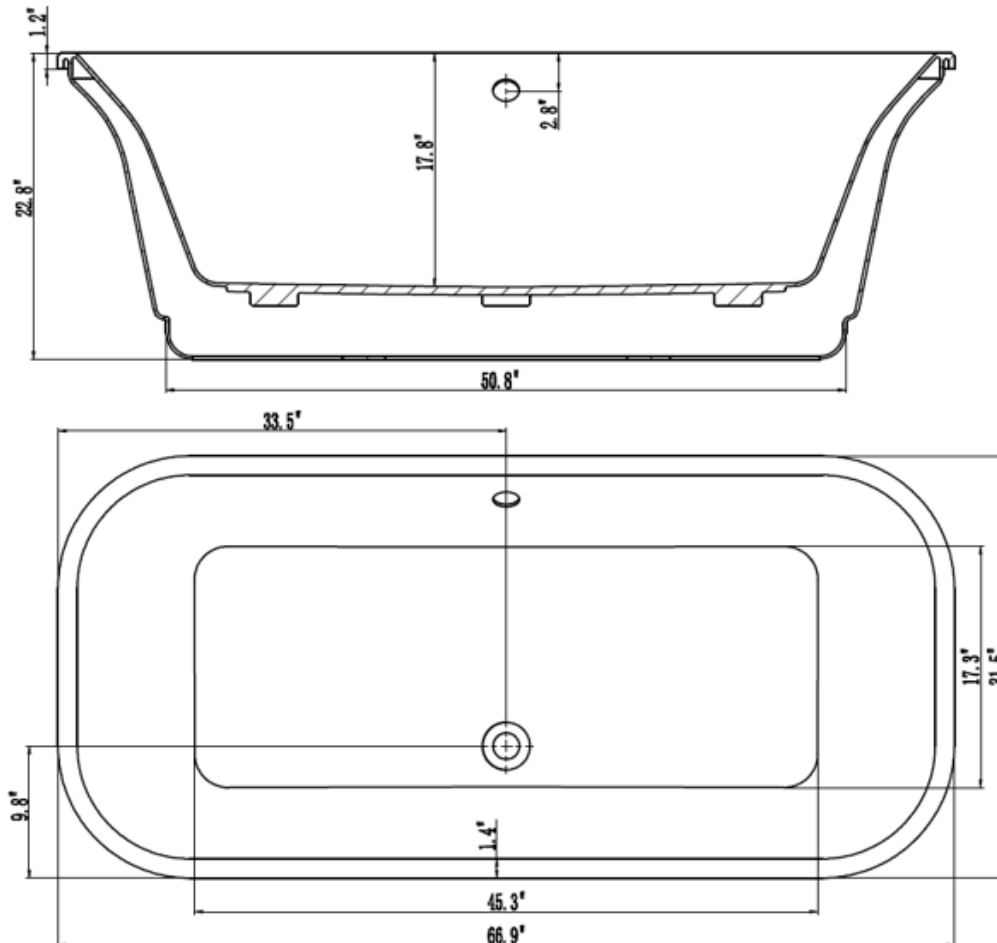

DESCRIPTION

Fresstanding Tub

White Finish

High Gloss Acrylic

Complies with cUPC Standards

MEASUREMENTS

SIZE

66.9" x 31.5" X 22.8"

All dimensions are approximate.

Structure measurements must be verified against the unit to ensure proper fit.

Drains are sold separately.

www.aquaart.ca | info@aquaart.ca