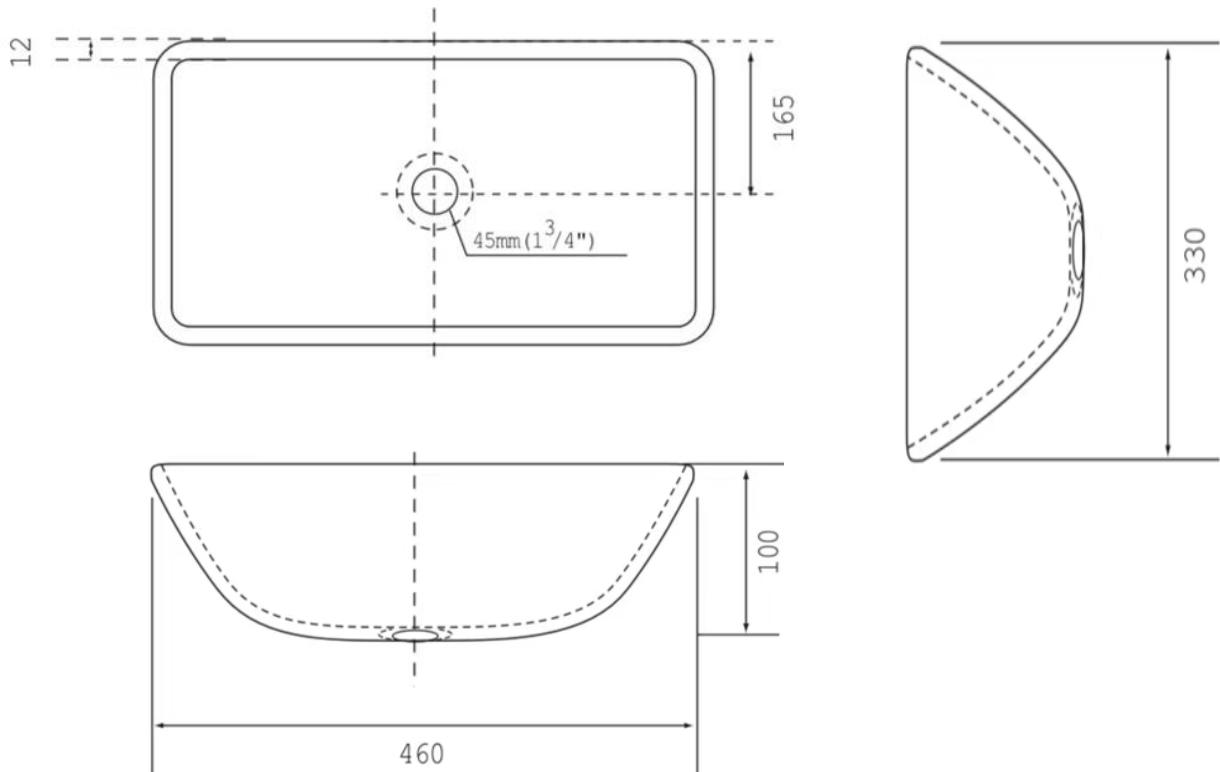

DESCRIPTION

Glass Vessel Sink

Above the counter installation

Complies with cUPC Standards

MEASUREMENTS

SIZE

18.11"x13"x3.94"

All dimensions are approximate.

Structure measurements must be verified against the unit to ensure proper fit.

www.aquaart.ca | info@aquaart.ca