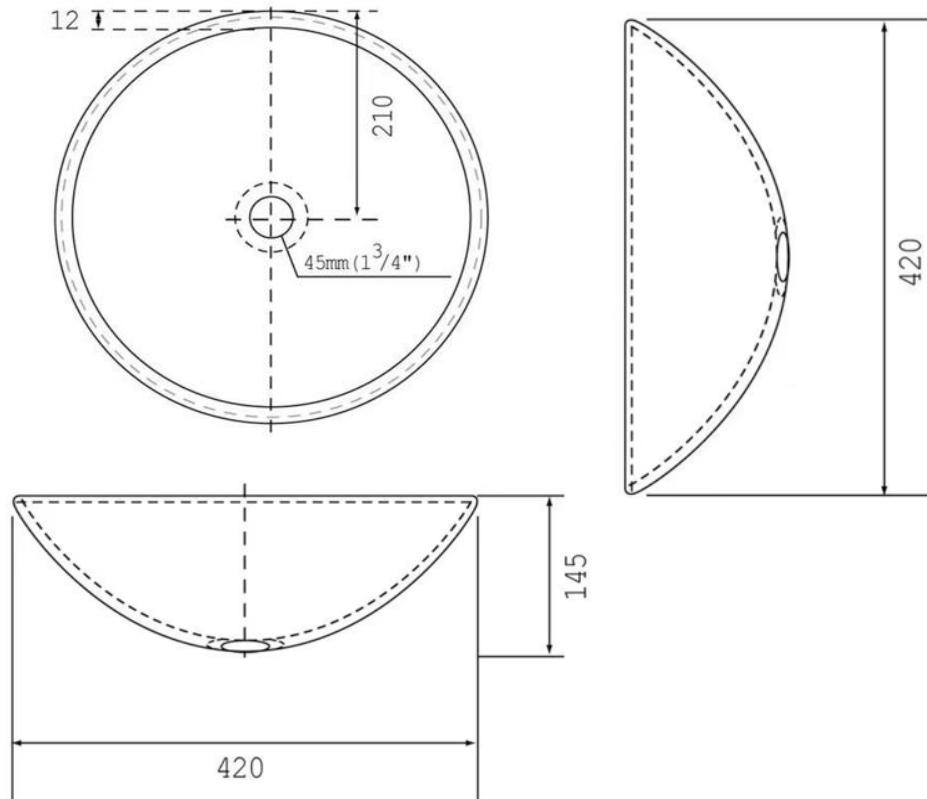

## DESCRIPTION

Round Glass Vessel Sink  
Above the counter sink  
Transparent Finish  
Complies with cUPC Standards

## MEASUREMENTS

### SIZE

16.54"x16.54"x5.7"

*All dimensions are approximate.*

*Structure measurements must be verified against the unit to ensure proper fit.*

---

[www.aquaart.ca](http://www.aquaart.ca) | [info@aquaart.ca](mailto:info@aquaart.ca)