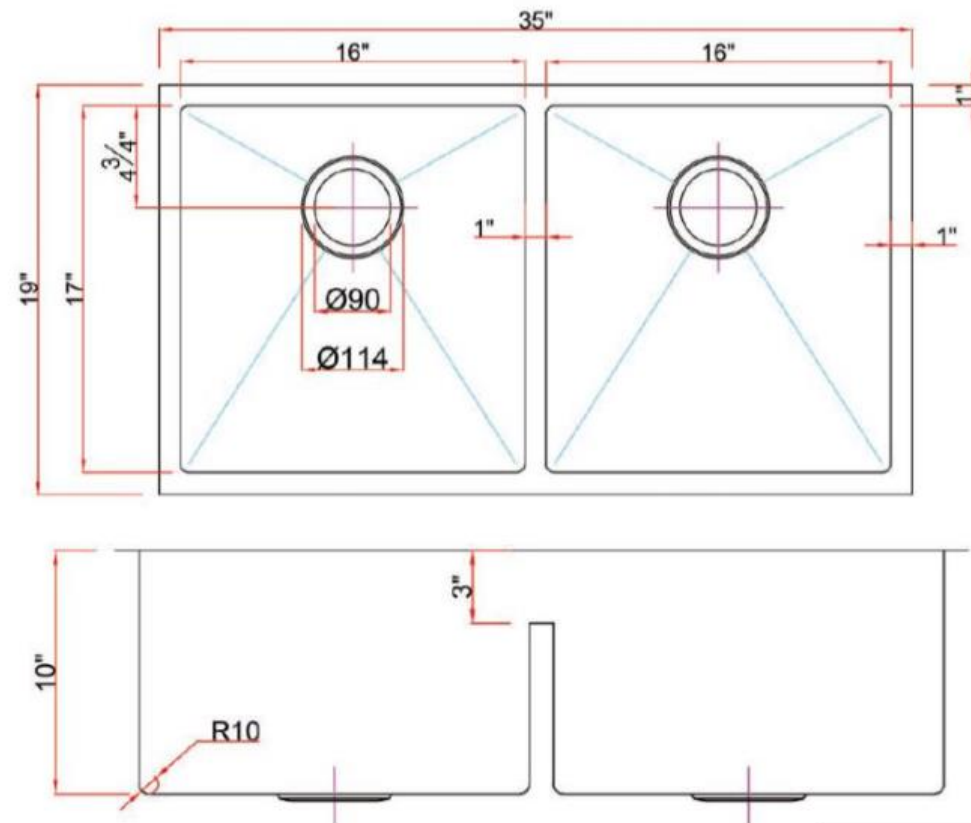

DESCRIPTION

10" Radius Double Bowl
 Under Mount Stainless Steel Sink
 Stone Guard Undercoated
 Complies with cUPC Standards

MEASUREMENTS

SIZE	DRILLING
35" x 19" x 10"	N/A

All dimensions are approximate.

Structure measurements must be verified against the unit to ensure proper fit.