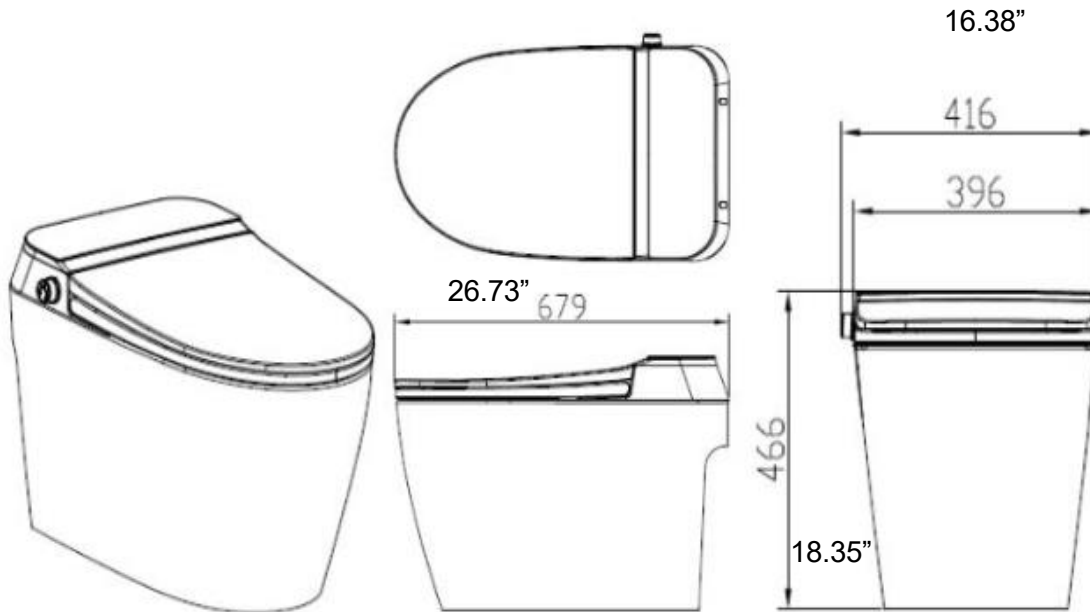

AA-SMT-(9995)

DESCRIPTION

Smart Toilet w/ Remote
Heated Seat w/Deodorizer
White Finish
Water Sense Certified
Complies with cUPC Standards

MEASUREMENTS

SIZE

26.73"x16.38"x18.35"

All dimensions are approximate +/-5mm

Structure measurements must be verified against the unit to ensure proper fit.

Function

Wake up

Cleaning control

Drying

Stop

Hot/cold

Strong / weak

Nozzle

Seat cover

Seat ring

Flushing

Water temperature

Seat temperature

Wind temperature

Water pressure