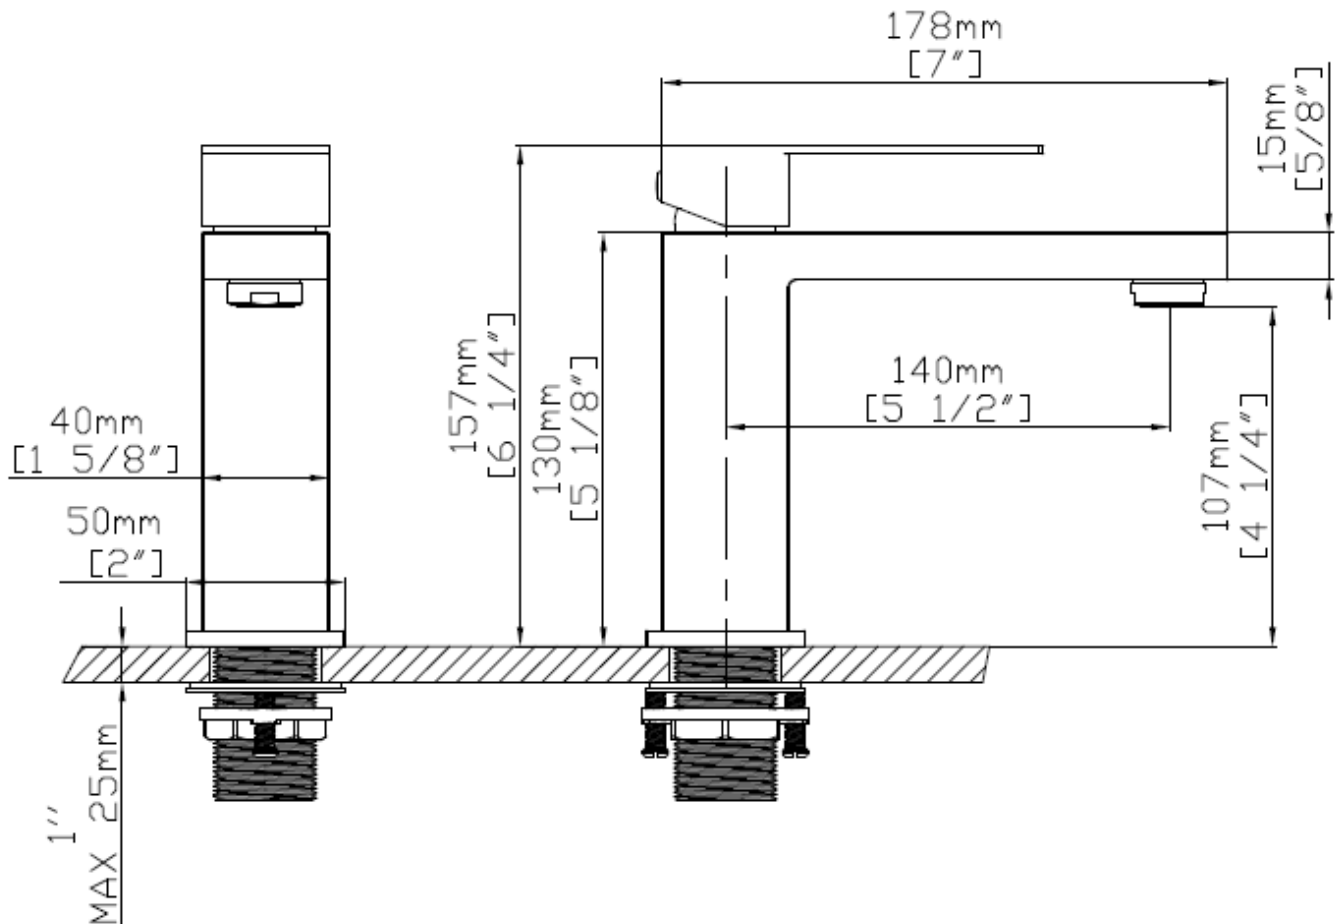

DESCRIPTION

Single Handle Lavatory Faucet
Available in Black
Solid Brass Construction
Complies with cUPC Standards

MEASUREMENTS

SIZE

6 1/4"

All dimensions are approximate.

Structure measurements must be verified against the unit to ensure proper fit.