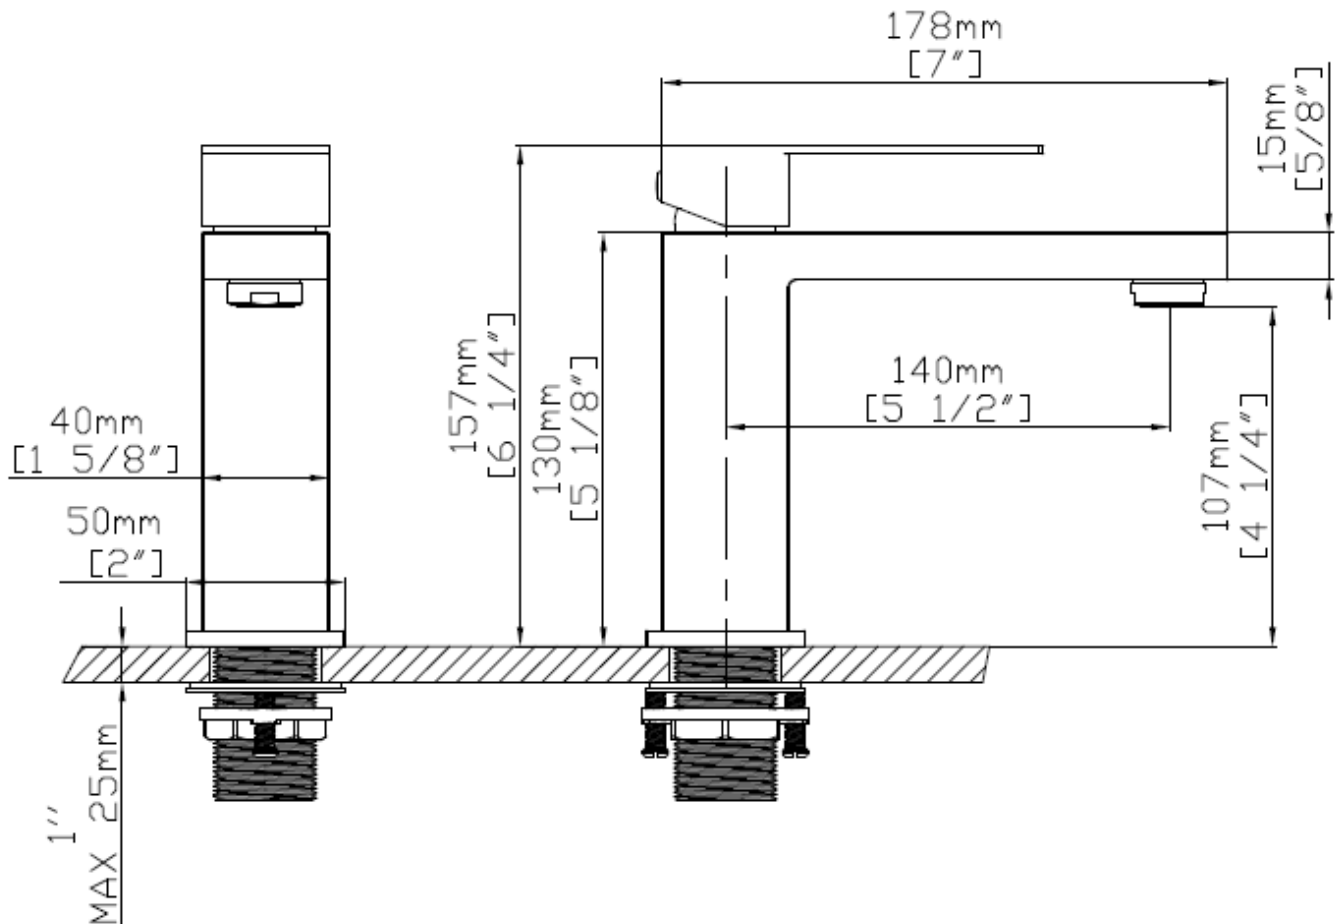

## DESCRIPTION

Single Handle Lavatory Faucet  
Available in Chrome  
Solid Brass Construction  
Complies with cUPC Standards

## MEASUREMENTS

### SIZE

6 1/4"

*All dimensions are approximate.*

*Structure measurements must be verified against the unit to ensure proper fit.*

---

[www.aquaart.ca](http://www.aquaart.ca) | [info@aquaart.ca](mailto:info@aquaart.ca)