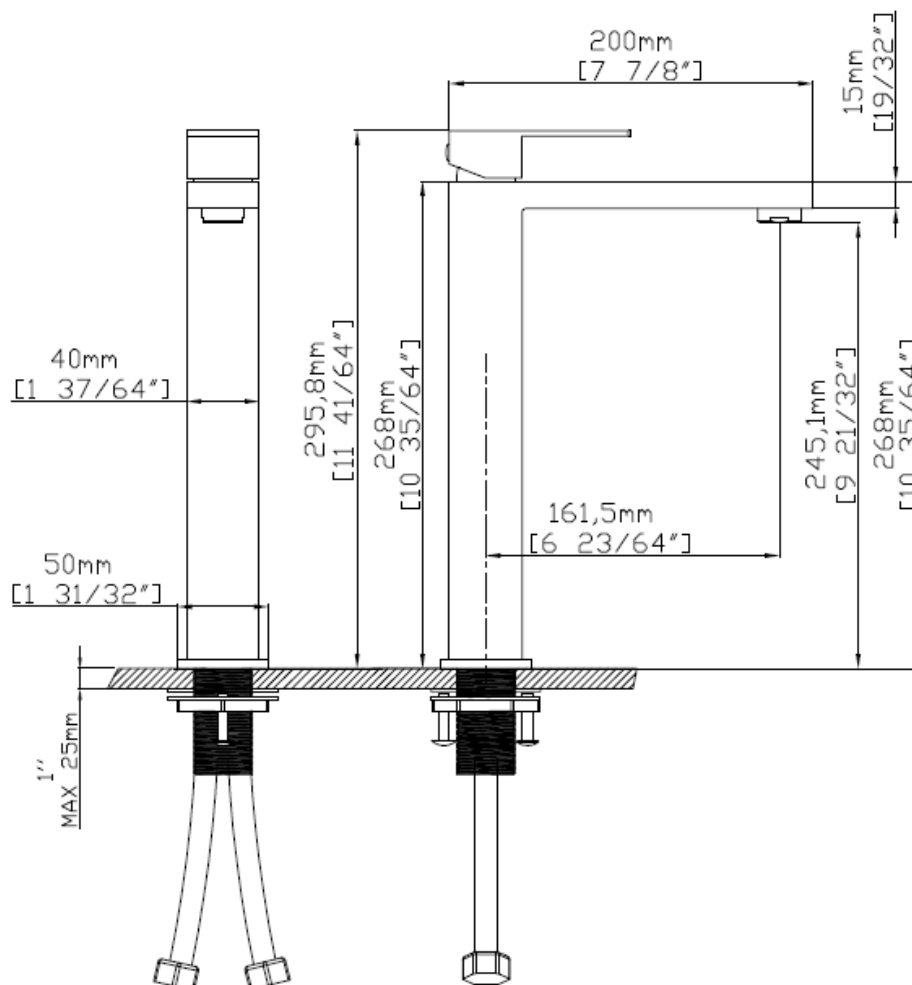

DESCRIPTION

Single Handle Vessel Faucet
Available in Black
Solid Brass Construction
Complies with cUPC Standards

MEASUREMENTS

SIZE

11.6"

All dimensions are approximate.

Structure measurements must be verified against the unit to ensure proper fit.