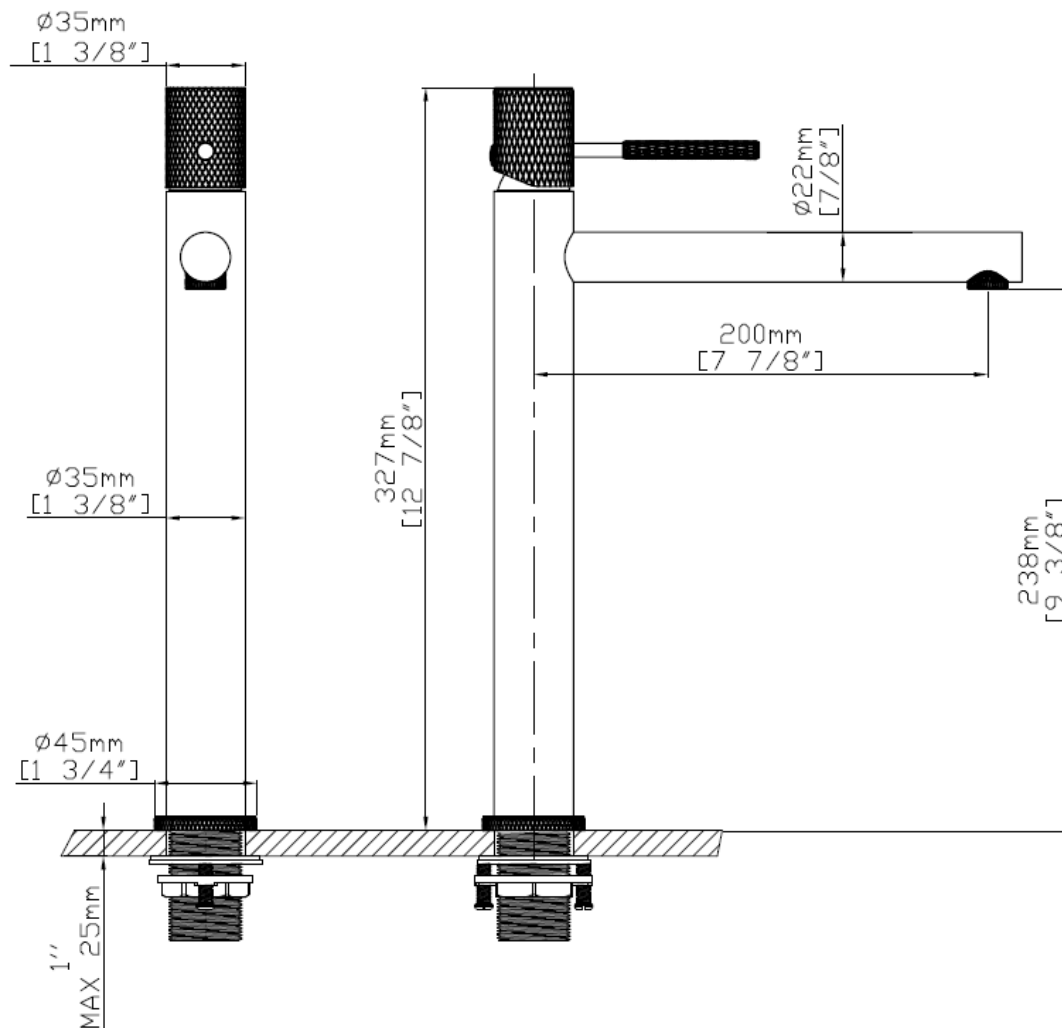

## DESCRIPTION

Single Handle Vessel Faucet  
Available in Black  
Solid Brass Construction  
Complies with cUPC Standards

## MEASUREMENTS

### SIZE

12 7/8"

*All dimensions are approximate.*

*Structure measurements must be verified against the unit to ensure proper fit.*

---

[www.aquaart.ca](http://www.aquaart.ca) | [info@aquaart.ca](mailto:info@aquaart.ca)