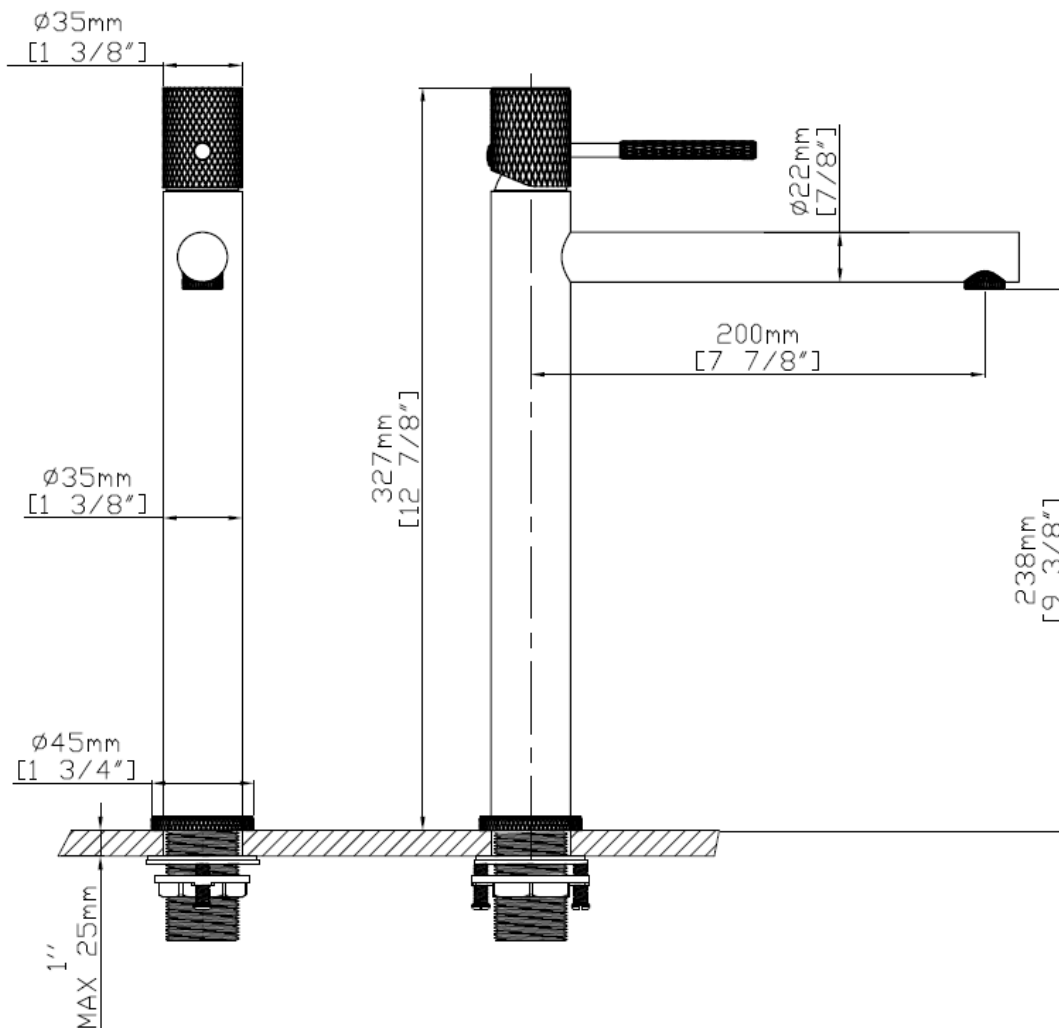

DESCRIPTION

Single Handle Vessel Faucet
Available in Chrome
Solid Brass Construction
Complies with cUPC Standards

MEASUREMENTS

SIZE

12 7/8"

All dimensions are approximate.

Structure measurements must be verified against the unit to ensure proper fit.