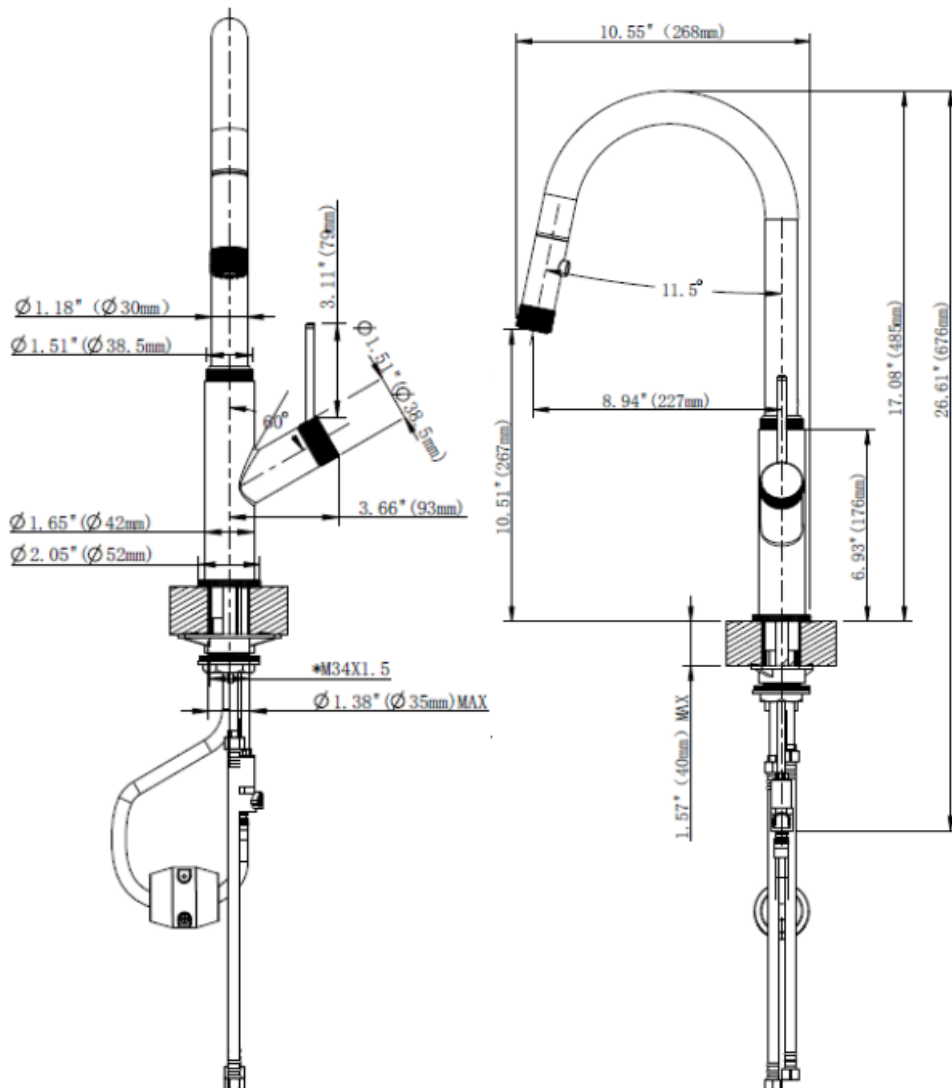

DESCRIPTION

Pull Out Kitchen Faucet
Available in Chrome/Gold/Black
Solid Brass Construction
Complies with cUPC Standards

MEASUREMENTS

SIZE

17.08"

All dimensions are approximate.

Structure measurements must be verified against the unit to ensure proper fit.