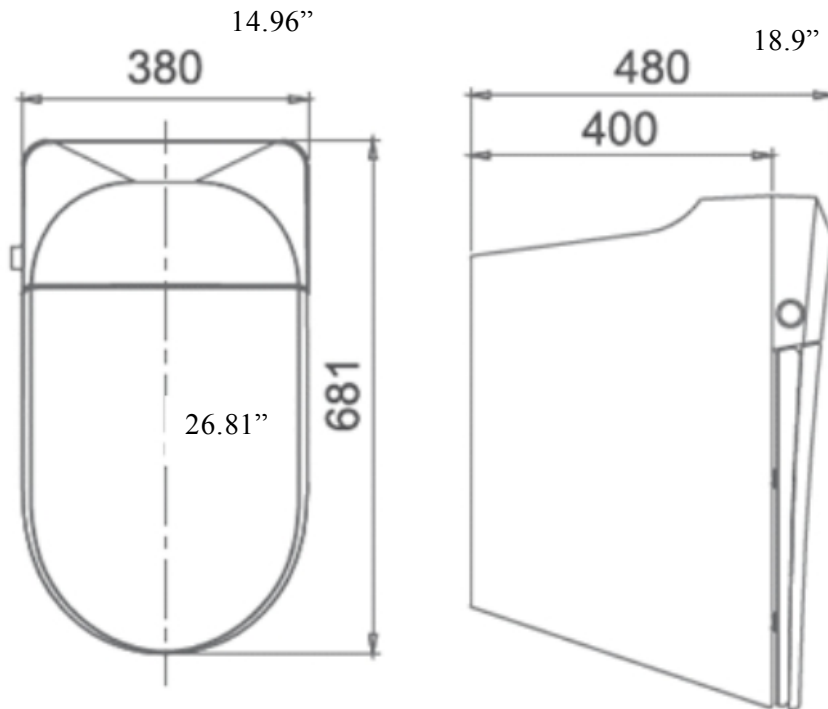

## MEASUREMENTS

### SIZE

**26.81"x14.96"x18.9"**

*All dimensions are approximate +/-5mm  
Structure measurements must be verified against  
the unit to ensure proper fit.*

- \_\_\_\_\_ Rear wash
- \_\_\_\_\_ Front wash
- \_\_\_\_\_ Movable wash
- \_\_\_\_\_ Constant temp washing
- \_\_\_\_\_ Child wash
- \_\_\_\_\_ Lady care wash
- \_\_\_\_\_ Anti countercurrent(with check valve)
- \_\_\_\_\_ Infinite thermostatic wash
- \_\_\_\_\_ Water purify(filter)
- \_\_\_\_\_ Antiseize glaze toilet bowl
- \_\_\_\_\_ 6 level safety protection
- \_\_\_\_\_ UV Light
- \_\_\_\_\_ nano-antibacterial